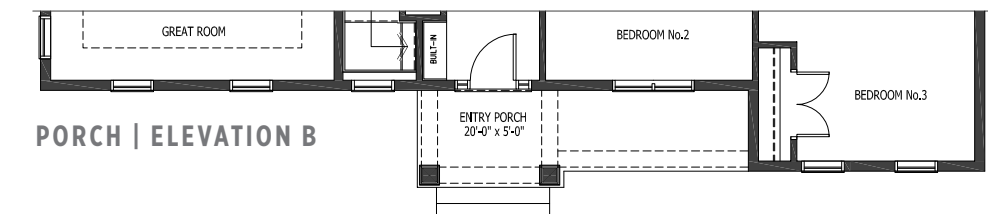

ELEV. A | without finished coach house

ELEV. B | without finished coach house

ELEVATION A | with finished coach house

ELEVATION B | with finished coach house

THE BELGIAN | 4 BEDROOM

OPTIONAL FINISHED COACH HOUSE | ELEVATION A
350 sq. ft.

OPTIONAL FINISHED COACH HOUSE | ELEVATION B
384 sq. ft.

LOWER LEVEL
1,736 sq. ft.