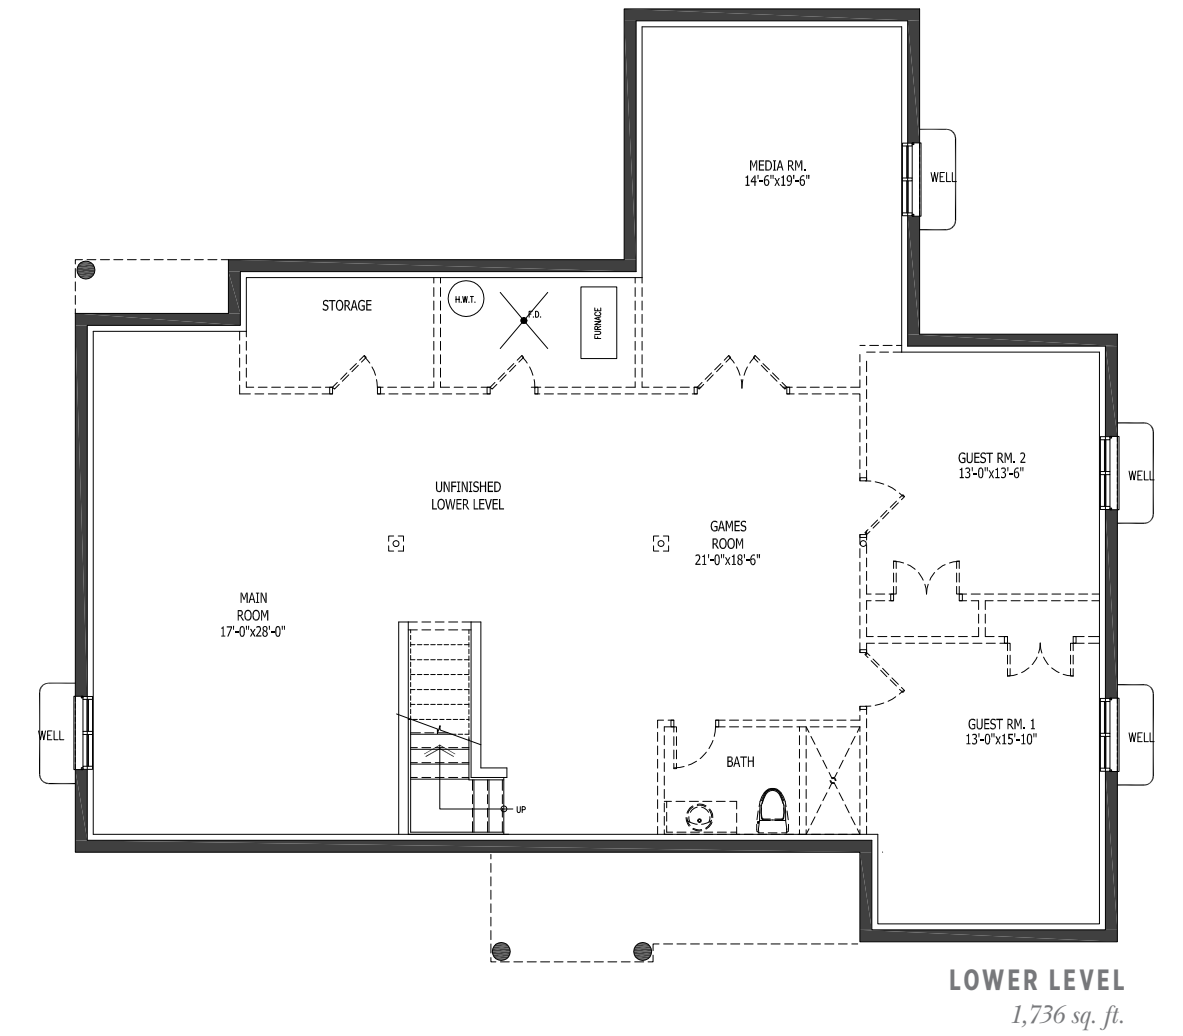

THE BELGIAN | 4 BEDROOM

BUNGALOW | 4 BEDROOM | 3 BATH

Residence | 2,183 square feet

Porches | 135 square feet (Elev. A & B)

Elev A | 2,533 square feet with finished coach house

Elev B | 2,567 square feet with finished coach house

ELEV. A | without finished coach house

ELEV. B | without finished coach house

ELEVATION A | with finished coach house

ELEVATION B | with finished coach house

THE BELGIAN | 4 BEDROOM

OPTIONAL FINISHED COACH HOUSE | ELEVATION A
350 sq. ft.

OPTIONAL FINISHED COACH HOUSE | ELEVATION B
384 sq. ft.

LOWER LEVEL
1,736 sq. ft.