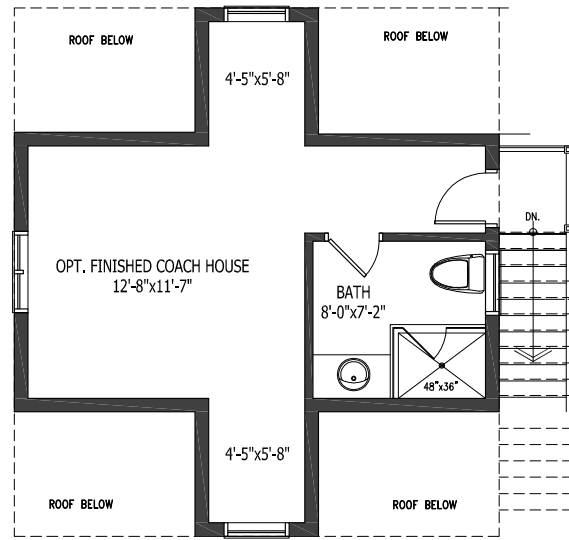

THE BELGIAN | 4 BEDROOM

BUNGALOW | 4 BEDROOM | 3 BATH

Residence | 2,183 square feet

Porches | 135 square feet (Elev. A & B)

Elev A | 2,533 square feet with finished coach house

Elev B | 2,567 square feet with finished coach house

ELEV. A | without finished coach house

ELEV. B | without finished coach house

ELEVATION A | with finished coach house

ELEVATION B | with finished coach house

THE BELGIAN | 4 BEDROOM

OPTIONAL FINISHED COACH HOUSE | ELEVATION A
350 sq. ft.

OPTIONAL FINISHED COACH HOUSE | ELEVATION B
384 sq. ft.

LOWER LEVEL
1,736 sq. ft.