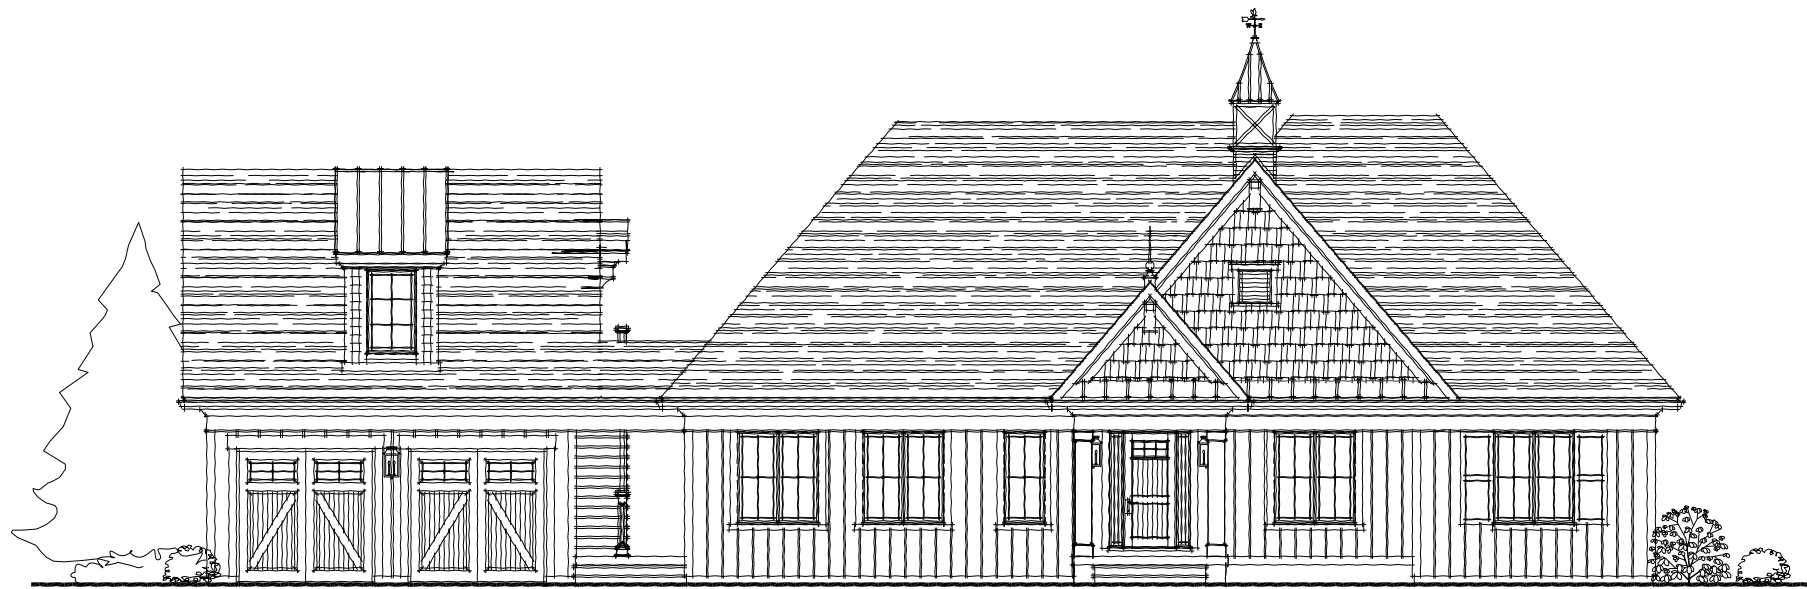

THE BELGIAN | 4 BEDROOM

BUNGALOW | 4 BEDROOM | 3 BATH

Residence | 2,183 square feet

Porches | 135 square feet (Elev. A & B)

Elev A | 2,533 square feet with finished coach house

Elev B | 2,567 square feet with finished coach house

ELEV. A | without finished coach house

ELEV. B | without finished coach house

ELEVATION A | with finished coach house

ELEVATION B | with finished coach house

THE BELGIAN | 4 BEDROOM

OPTIONAL FINISHED COACH HOUSE | ELEVATION A
350 sq. ft.

OPTIONAL FINISHED COACH HOUSE | ELEVATION B
384 sq. ft.

LOWER LEVEL
1,736 sq. ft.