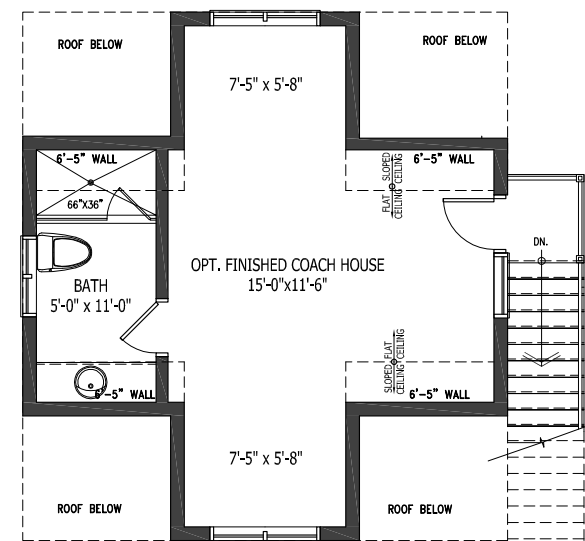

THE BELGIAN | 4 BEDROOM

BUNGALOW | 4 BEDROOM | 3 BATH

Residence | 2,183 square feet

Porches | 135 square feet (Elev. A & B)

Elev A | 2,533 square feet with finished coach house

Elev B | 2,567 square feet with finished coach house

ELEV. A | without finished coach house

ELEV. B | without finished coach house

ELEVATION A | with finished coach house

ELEVATION B | with finished coach house

THE BELGIAN | 4 BEDROOM

OPTIONAL FINISHED COACH HOUSE | ELEVATION A
350 sq. ft.

OPTIONAL FINISHED COACH HOUSE | ELEVATION B
384 sq. ft.

LOWER LEVEL
1,736 sq. ft.