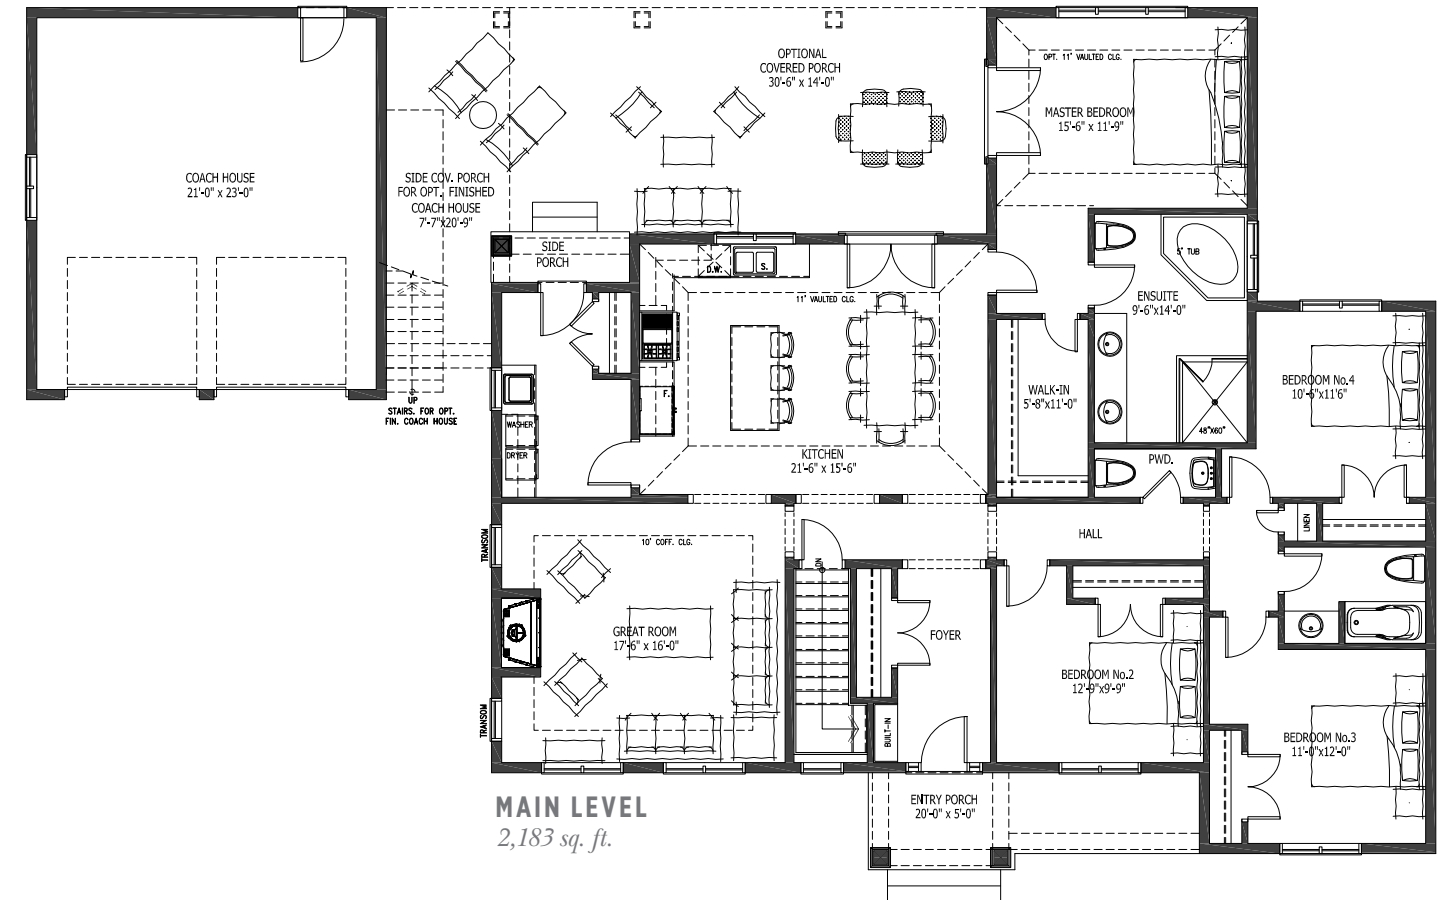

THE BELGIAN | 4 BEDROOM

BUNGALOW | 4 BEDROOM | 3 BATH

Residence | 2,183 square feet

Porches | 135 square feet (Elev. A & B)

Elev A | 2,533 square feet with finished coach house

Elev B | 2,567 square feet with finished coach house

ELEV. A | without finished coach house

ELEV. B | without finished coach house

ELEVATION A | with finished coach house

ELEVATION B | with finished coach house

THE BELGIAN | 4 BEDROOM

OPTIONAL FINISHED COACH HOUSE | ELEVATION A
350 sq. ft.

OPTIONAL FINISHED COACH HOUSE | ELEVATION B
384 sq. ft.

LOWER LEVEL
1,736 sq. ft.