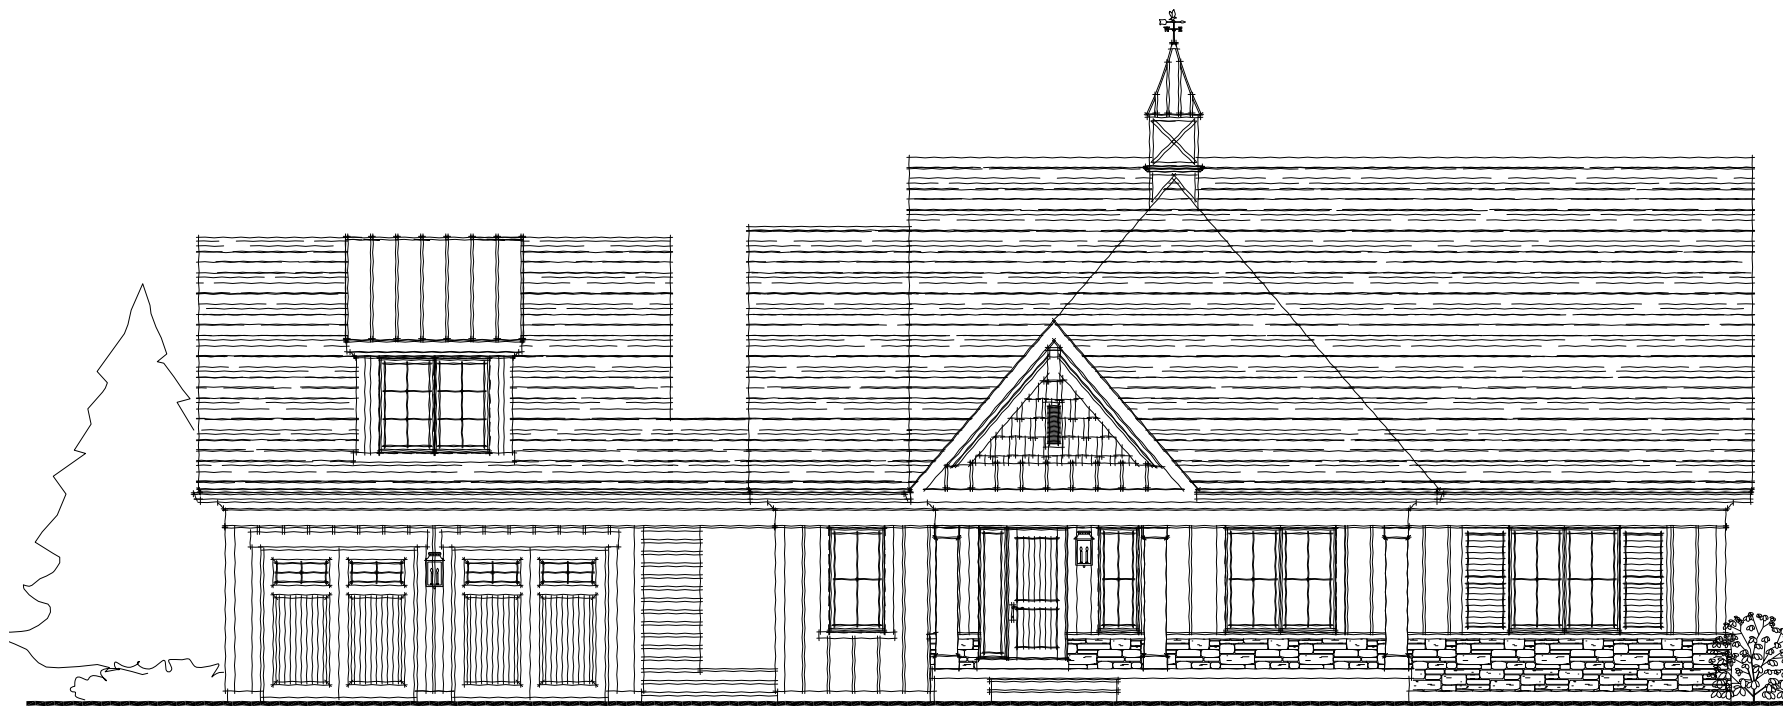

THE CLYDESDALE | 2 BEDROOM

BUNGALOW | 2 BEDROOM | 3 BATH

Residence | 1,529 square feet

Porches | 193 square feet (Elev. A) | 123 square feet (Elev. B)

Elev A | 1,913 square feet with finished coach house

Elev B | 1,910 square feet with finished coach house

ELEV. A | without finished coach house

ELEV. B | without finished coach house

ELEVATION A | with finished coach house

ELEVATION B | with finished coach house

MAIN LEVEL
1,529 sq. ft.

PORCH | ELEVATION B

THE CLYDESDALE | 2 BEDROOM

OPTIONAL FINISHED COACH HOUSE | ELEVATION A
384 sq. ft.

OPTIONAL FINISHED COACH HOUSE | ELEVATION B
381 sq. ft.

LOWER LEVEL
1,224sq. ft.

PORCH | ELEVATION B