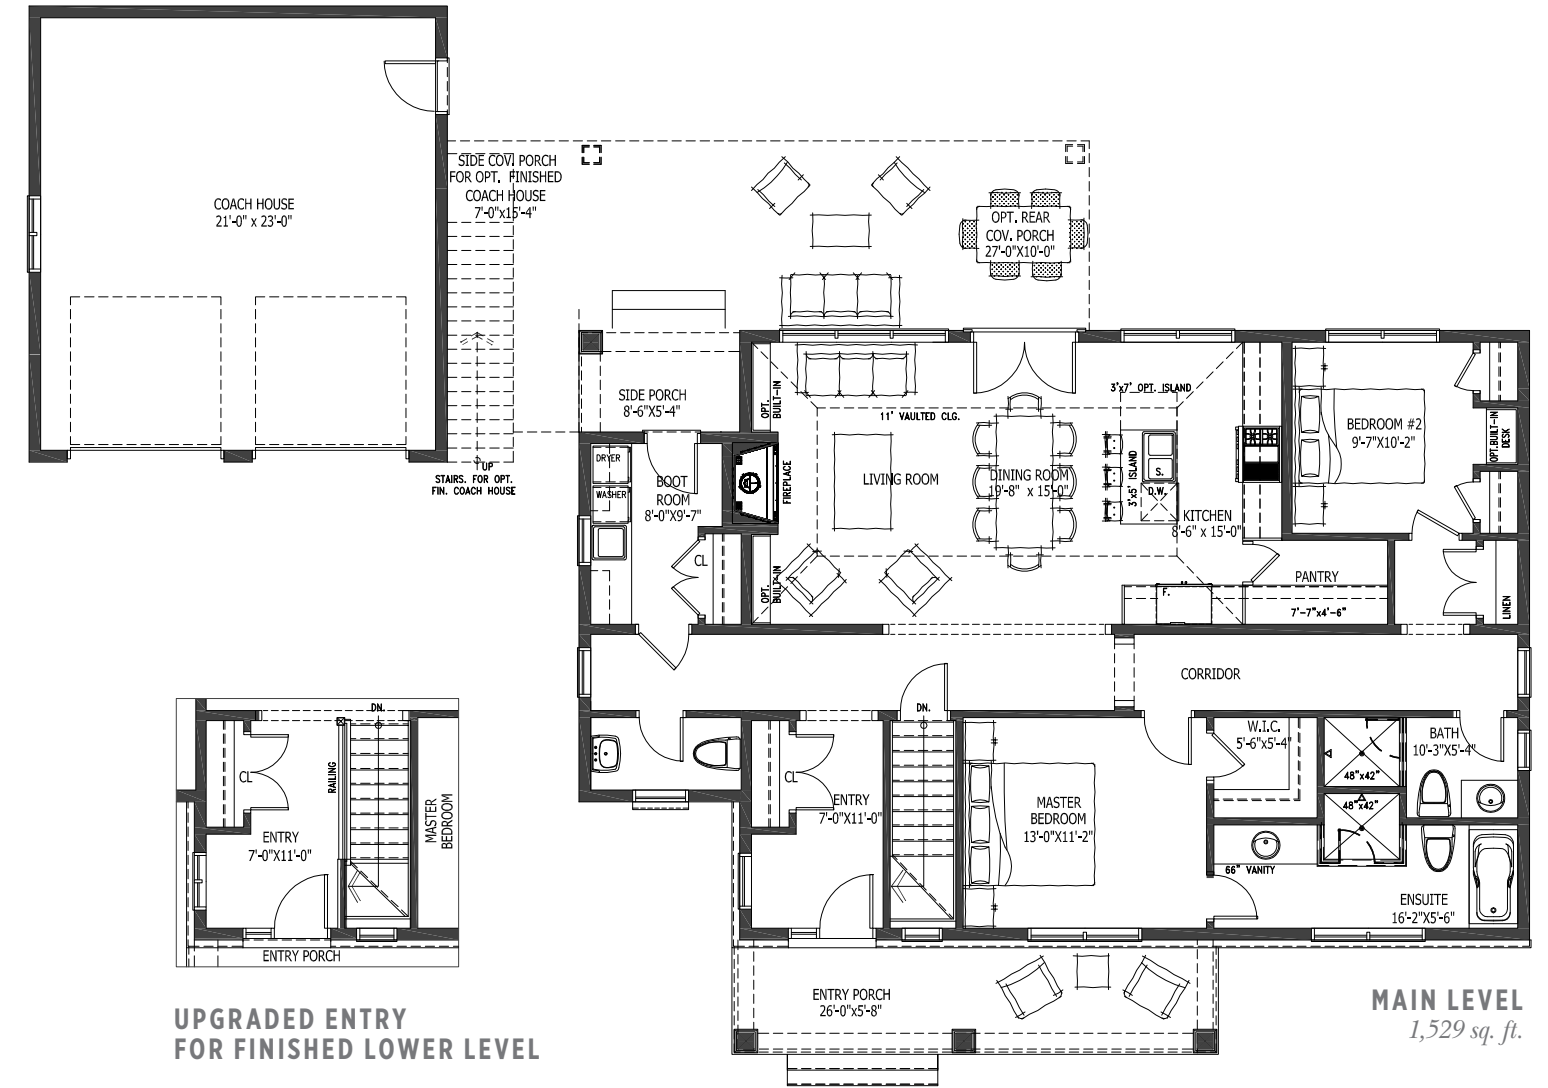

THE CLYDESDALE | 2 BEDROOM

BUNGALOW | 2 BEDROOM | 3 BATH

Residence | 1,529 square feet

Porches | 193 square feet (Elev. A) | 123 square feet (Elev. B)

Elev A | 1,913 square feet with finished coach house

Elev B | 1,910 square feet with finished coach house

ELEV. A | without finished coach house

ELEV. B | without finished coach house

ELEVATION A | with finished coach house

ELEVATION B | with finished coach house

MAIN LEVEL
1,529 sq. ft.

PORCH | ELEVATION B

THE CLYDESDALE | 2 BEDROOM

OPTIONAL FINISHED COACH HOUSE | ELEVATION A
384 sq. ft.

OPTIONAL FINISHED COACH HOUSE | ELEVATION B
381 sq. ft.

LOWER LEVEL
1,224sq. ft.

PORCH | ELEVATION B