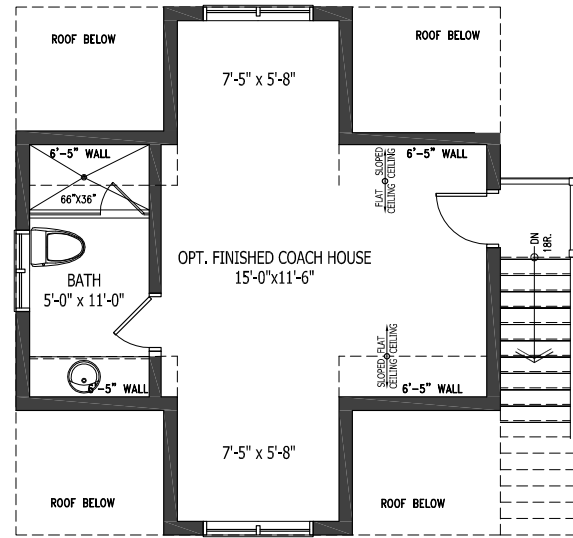

THE CLYDESDALE | 2 BEDROOM

BUNGALOW | 2 BEDROOM | 3 BATH

Residence | 1,529 square feet

Porches | 193 square feet (Elev. A) | 123 square feet (Elev. B)

Elev A | 1,913 square feet with finished coach house

Elev B | 1,910 square feet with finished coach house

ELEV. A | without finished coach house

ELEV. B | without finished coach house

ELEVATION A | with finished coach house

ELEVATION B | with finished coach house

MAIN LEVEL
1,529 sq. ft.

PORCH | ELEVATION B

THE CLYDESDALE | 2 BEDROOM

OPTIONAL FINISHED COACH HOUSE | ELEVATION A
384 sq. ft.

OPTIONAL FINISHED COACH HOUSE | ELEVATION B
381 sq. ft.

LOWER LEVEL
1,224sq. ft.

PORCH | ELEVATION B