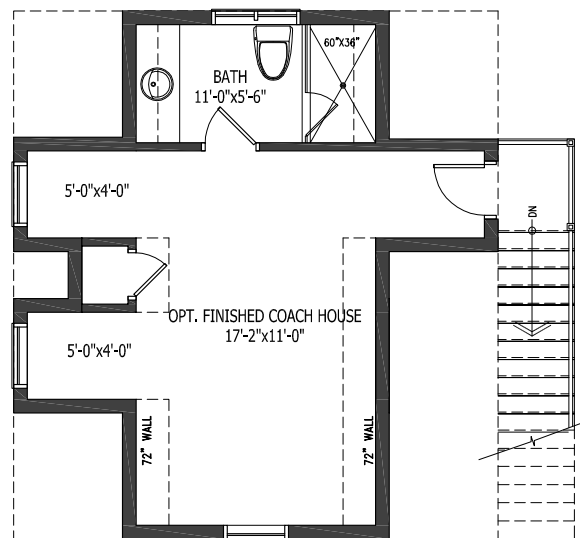

THE CLYDESDALE | 2 BEDROOM

BUNGALOW | 2 BEDROOM | 3 BATH

Residence | 1,529 square feet

Porches | 193 square feet (Elev. A) | 123 square feet (Elev. B)

Elev A | 1,913 square feet with finished coach house

Elev B | 1,910 square feet with finished coach house

ELEV. A | without finished coach house

ELEV. B | without finished coach house

ELEVATION A | with finished coach house

ELEVATION B | with finished coach house

MAIN LEVEL
1,529 sq. ft.

PORCH | ELEVATION B

THE CLYDESDALE | 2 BEDROOM

OPTIONAL FINISHED COACH HOUSE | ELEVATION A
384 sq. ft.

OPTIONAL FINISHED COACH HOUSE | ELEVATION B
381 sq. ft.

LOWER LEVEL
1,224sq. ft.

PORCH | ELEVATION B