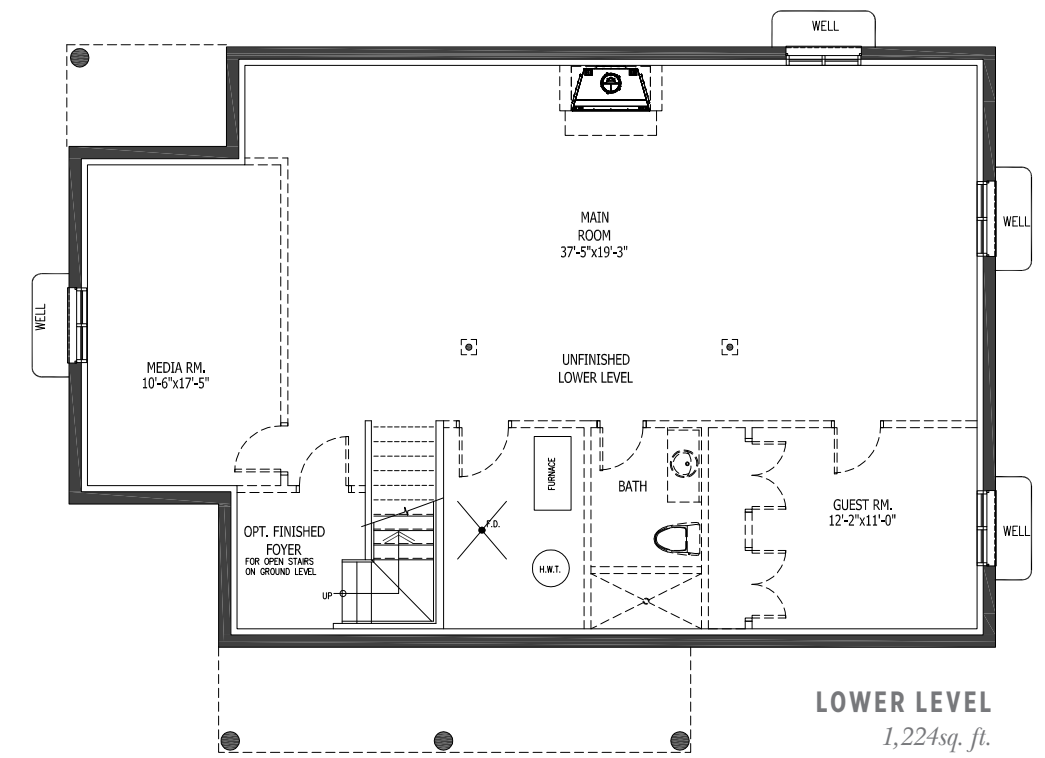

THE CLYDESDALE | 2 BEDROOM

BUNGALOW | 2 BEDROOM | 3 BATH

Residence | 1,529 square feet

Porches | 193 square feet (Elev. A) | 123 square feet (Elev. B)

Elev A | 1,913 square feet with finished coach house

Elev B | 1,910 square feet with finished coach house

ELEV. A | without finished coach house

ELEV. B | without finished coach house

ELEVATION A | with finished coach house

ELEVATION B | with finished coach house

MAIN LEVEL
1,529 sq. ft.

PORCH | ELEVATION B

THE CLYDESDALE | 2 BEDROOM

OPTIONAL FINISHED COACH HOUSE | ELEVATION A
384 sq. ft.

OPTIONAL FINISHED COACH HOUSE | ELEVATION B
381 sq. ft.

LOWER LEVEL
1,224sq. ft.

PORCH | ELEVATION B