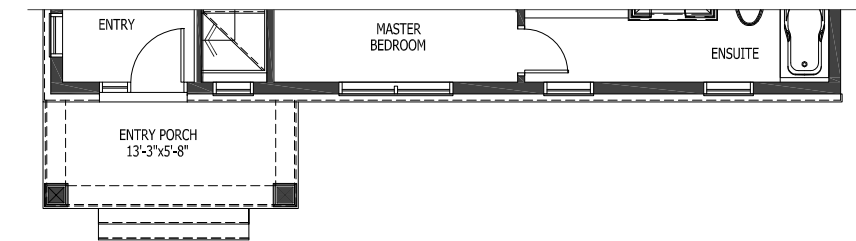

THE CLYDESDALE | 2 BEDROOM

BUNGALOW | 2 BEDROOM | 3 BATH

Residence | 1,529 square feet

Porches | 193 square feet (Elev. A) | 123 square feet (Elev. B)

Elev A | 1,913 square feet with finished coach house

Elev B | 1,910 square feet with finished coach house

ELEV. A | without finished coach house

ELEV. B | without finished coach house

ELEVATION A | with finished coach house

ELEVATION B | with finished coach house

MAIN LEVEL
1,529 sq. ft.

PORCH | ELEVATION B

THE CLYDESDALE | 2 BEDROOM

OPTIONAL FINISHED COACH HOUSE | ELEVATION A
384 sq. ft.

OPTIONAL FINISHED COACH HOUSE | ELEVATION B
381 sq. ft.

LOWER LEVEL
1,224sq. ft.

PORCH | ELEVATION B