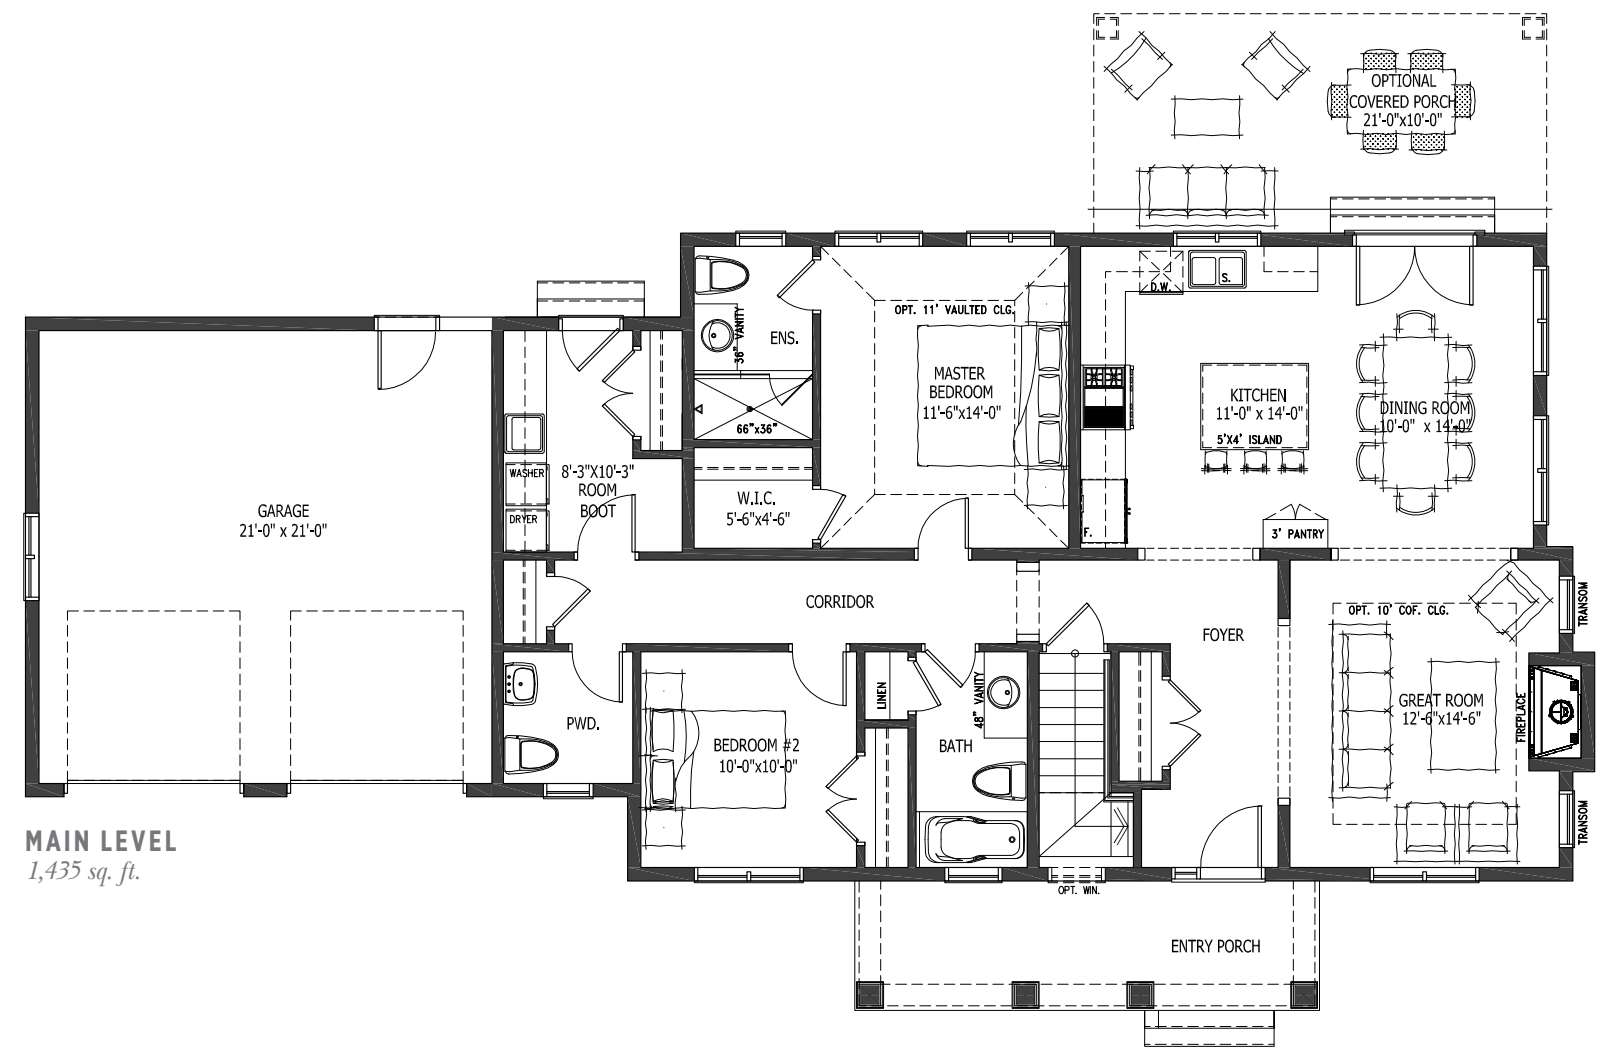

THE CUMBERLAND - B | 2 BEDROOM

BUNGALOW | 2 BEDROOM | 3 BATH

Residence | 1,435 square feet (Elev. A & B)

Porches | 160 square feet (Elev. A & B)

ELEVATION A

ELEVATION B

MAIN LEVEL
1,435 sq. ft.

PORCH | ELEVATION B

THE CUMBERLAND - B | 2 BEDROOM

LOWER LEVEL | ELEVATION A
1,075 sq. ft.

LOWER LEVEL | ELEVATION B
1,075 sq. ft.