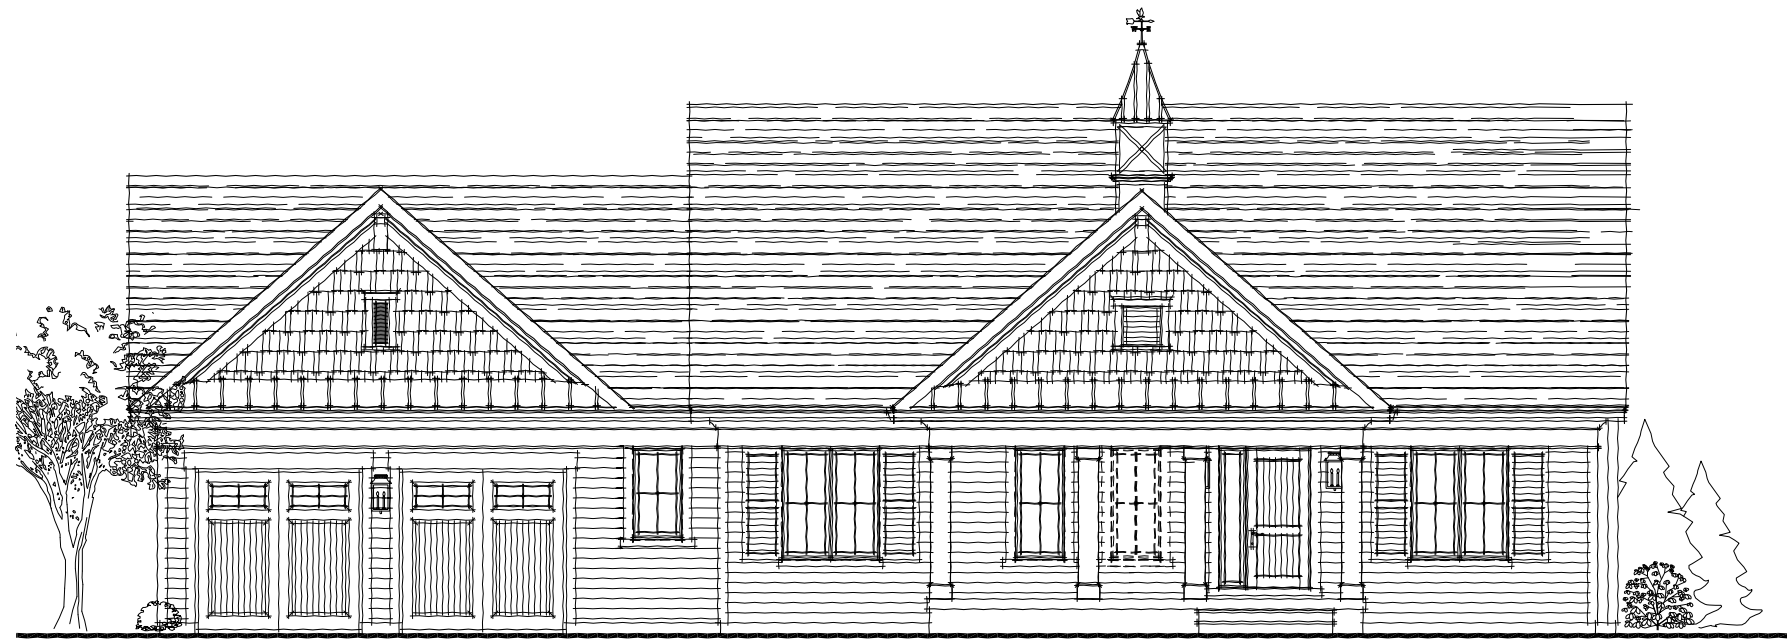

THE CUMBERLAND - B | 2 BEDROOM

BUNGALOW | 2 BEDROOM | 3 BATH

Residence | 1,435 square feet (Elev. A & B)

Porches | 160 square feet (Elev. A & B)

ELEVATION A

ELEVATION B

MAIN LEVEL
1,435 sq. ft.

PORCH | ELEVATION B

THE CUMBERLAND - B | 2 BEDROOM

LOWER LEVEL | ELEVATION A
1,075 sq. ft.

LOWER LEVEL | ELEVATION B
1,075 sq. ft.