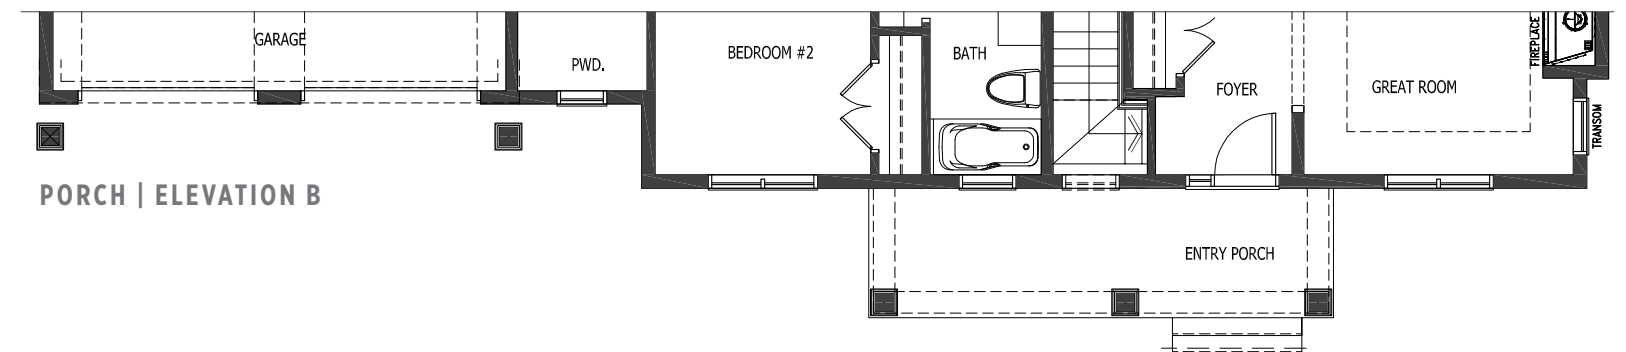

THE CUMBERLAND - B | 2 BEDROOM

BUNGALOW | 2 BEDROOM | 3 BATH

Residence | 1,435 square feet (Elev. A & B)

Porches | 160 square feet (Elev. A & B)

ELEVATION A

ELEVATION B

MAIN LEVEL
1,435 sq. ft.

PORCH | ELEVATION B

THE CUMBERLAND - B | 2 BEDROOM

LOWER LEVEL | ELEVATION A
1,075 sq. ft.

LOWER LEVEL | ELEVATION B
1,075 sq. ft.