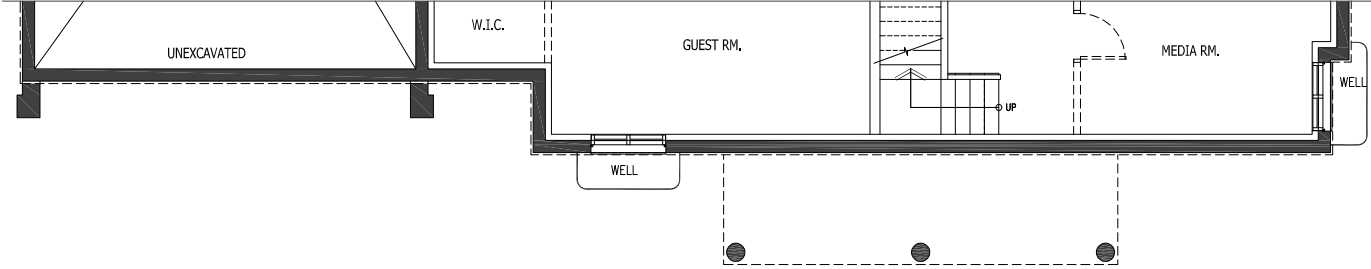

THE CUMBERLAND - B | 2 BEDROOM

BUNGALOW | 2 BEDROOM | 3 BATH

Residence | 1,435 square feet (Elev. A & B)

Porches | 160 square feet (Elev. A & B)

ELEVATION A

ELEVATION B

MAIN LEVEL
1,435 sq. ft.

PORCH | ELEVATION B

THE CUMBERLAND - B | 2 BEDROOM

LOWER LEVEL | ELEVATION A
1,075 sq. ft.

LOWER LEVEL | ELEVATION B
1,075 sq. ft.