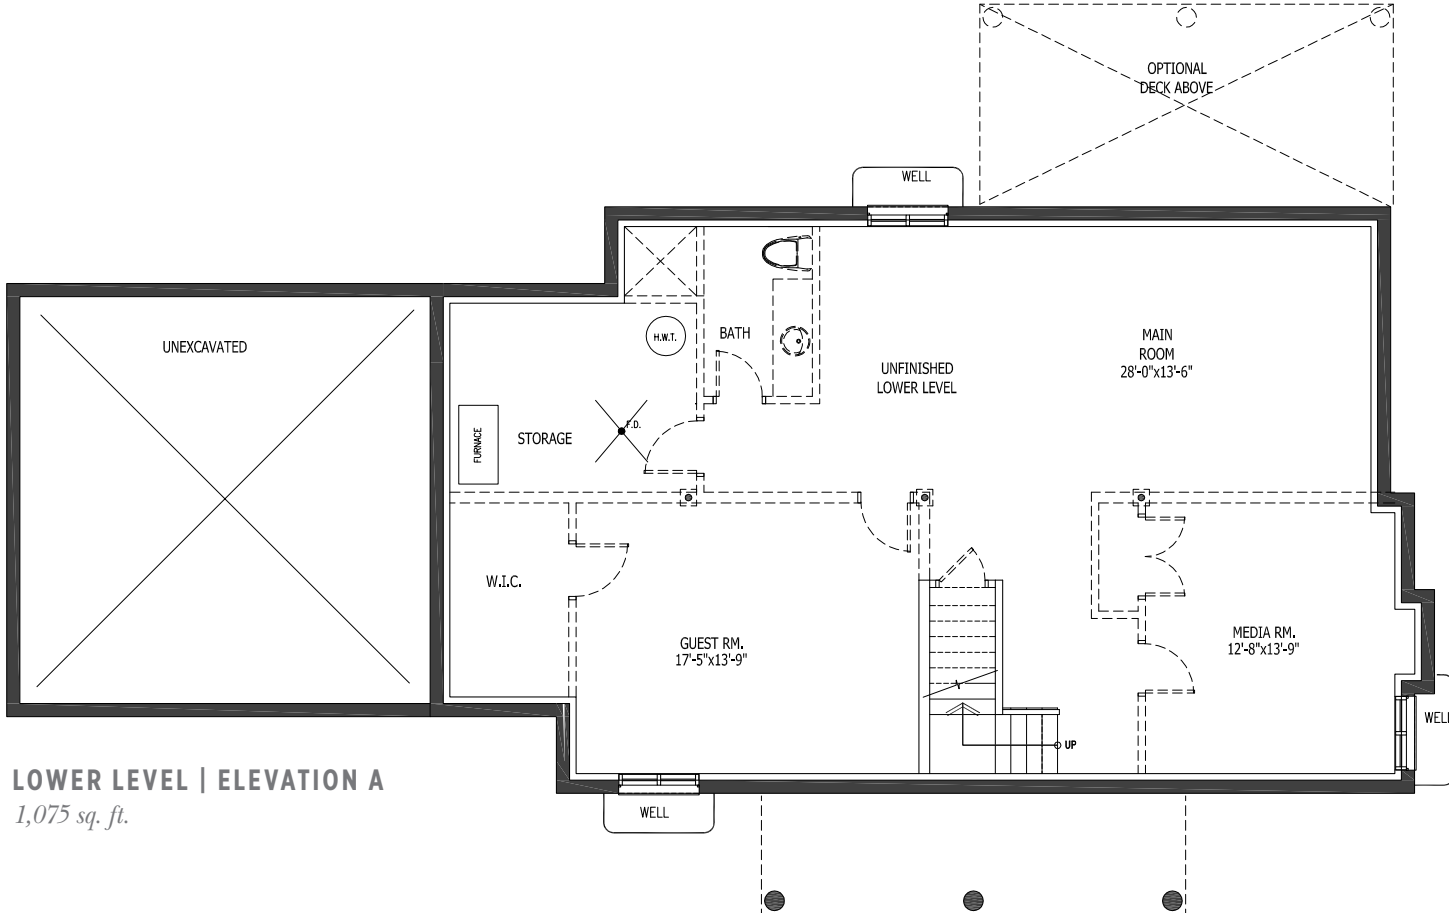

THE CUMBERLAND - B | 2 BEDROOM

BUNGALOW | 2 BEDROOM | 3 BATH

Residence | 1,435 square feet (Elev. A & B)

Porches | 160 square feet (Elev. A & B)

ELEVATION A

ELEVATION B

MAIN LEVEL
1,435 sq. ft.

PORCH | ELEVATION B

THE CUMBERLAND - B | 2 BEDROOM

LOWER LEVEL | ELEVATION A
1,075 sq. ft.

LOWER LEVEL | ELEVATION B
1,075 sq. ft.