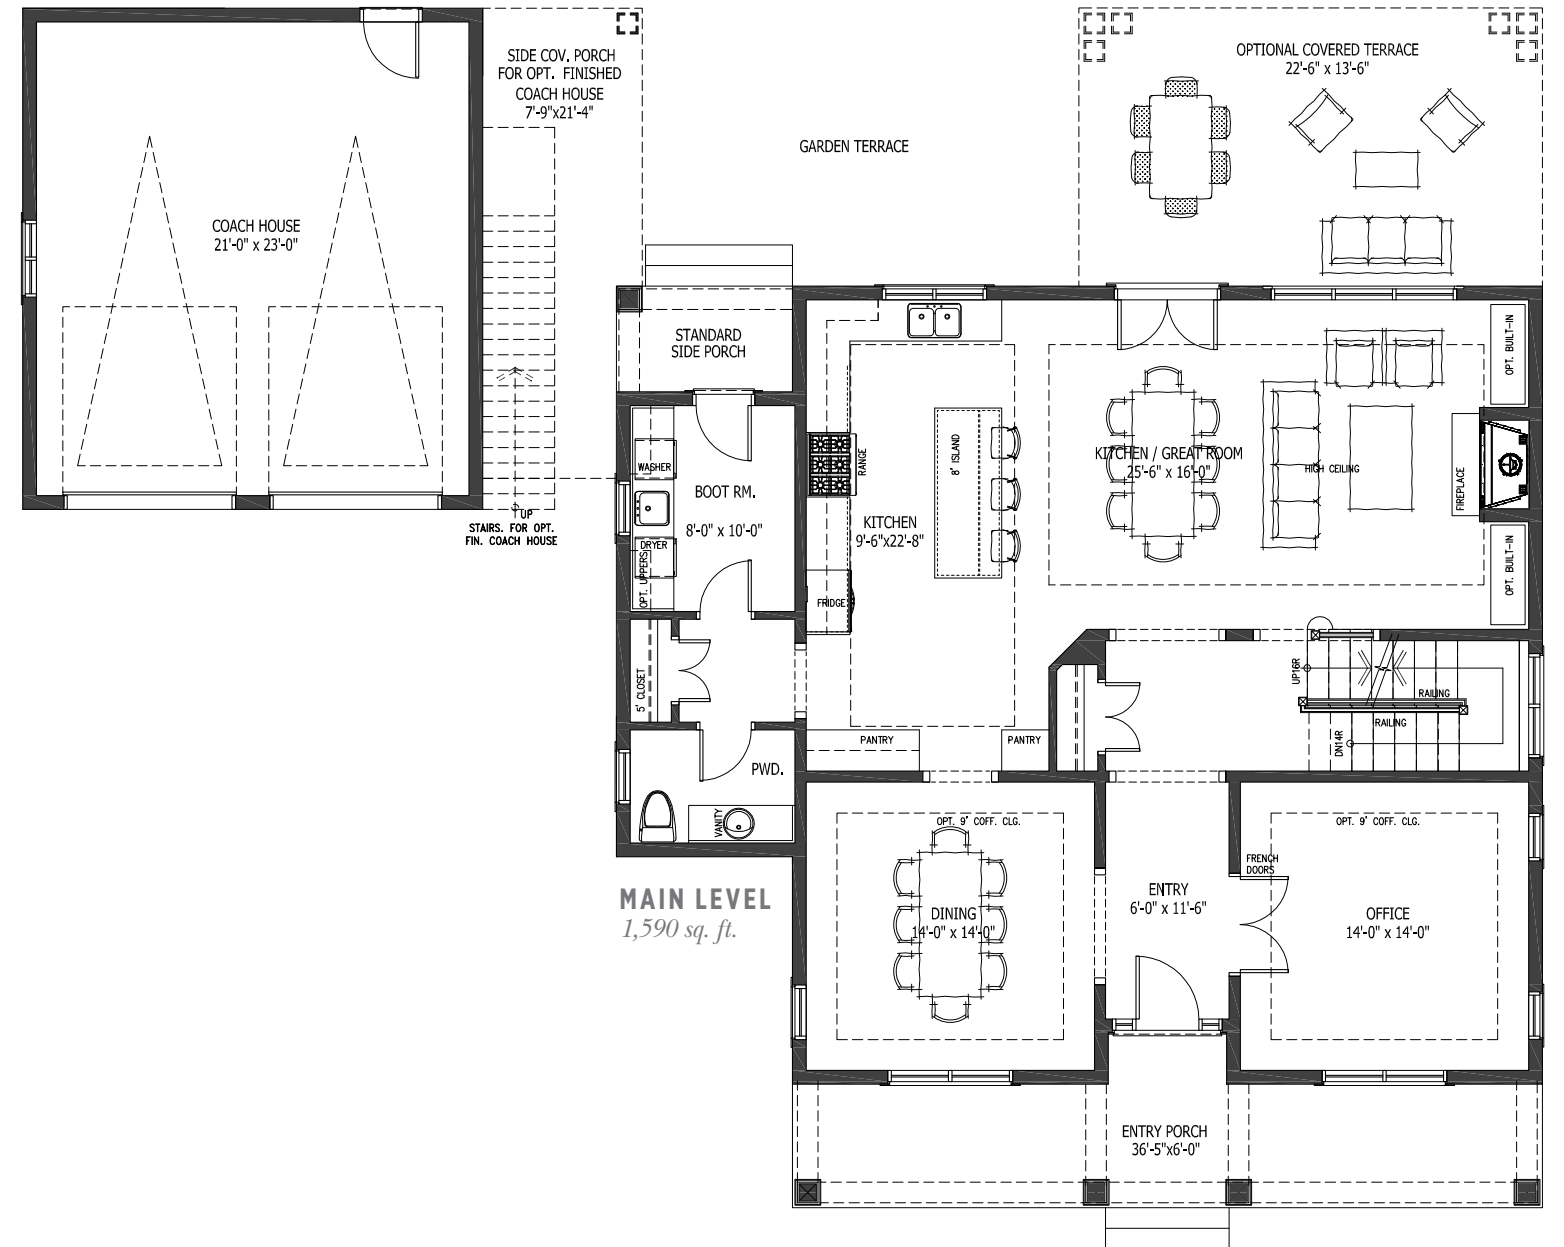

THE OLDENBURG A | 3 BEDROOM

TWO-STOREY | 3 BEDROOM | 3 BATH

Residence | 2,760 square feet

Porches | 270 square feet (Elev. A & B)

Elev A | 3,169 square feet with finished coach house

Elev B | 3,144 square feet with finished coach house

ELEV. A | without finished coach house

ELEV. B | without finished coach house

ELEVATION A | with finished coach house

ELEVATION B | with finished coach house

THE OLDENBURG A | 3 BEDROOM

SECOND LEVEL
 1,170 sq. ft.

LOWER LEVEL
 1,257 sq. ft.
 (34 sq. ft. finished lower foyer)

OPTIONAL FINISHED COACH HOUSE | ELEVATION A
 409 sq. ft.

OPTIONAL FINISHED COACH HOUSE | ELEVATION B
 384 sq. ft.