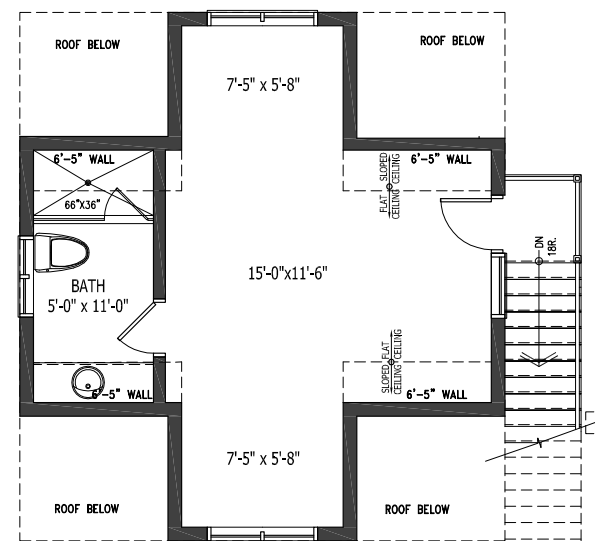

THE OLDENBURG A | 3 BEDROOM

TWO-STOREY | 3 BEDROOM | 3 BATH

Residence | 2,760 square feet

Porches | 270 square feet (Elev. A & B)

Elev A | 3,169 square feet with finished coach house

Elev B | 3,144 square feet with finished coach house

ELEV. A | without finished coach house

ELEV. B | without finished coach house

ELEVATION A | with finished coach house

ELEVATION B | with finished coach house

THE OLDENBURG A | 3 BEDROOM

SECOND LEVEL
 1,170 sq. ft.

LOWER LEVEL
 1,257 sq. ft.
 (34 sq. ft. finished lower foyer)

OPTIONAL FINISHED COACH HOUSE | ELEVATION A
 409 sq. ft.

OPTIONAL FINISHED COACH HOUSE | ELEVATION B
 384 sq. ft.