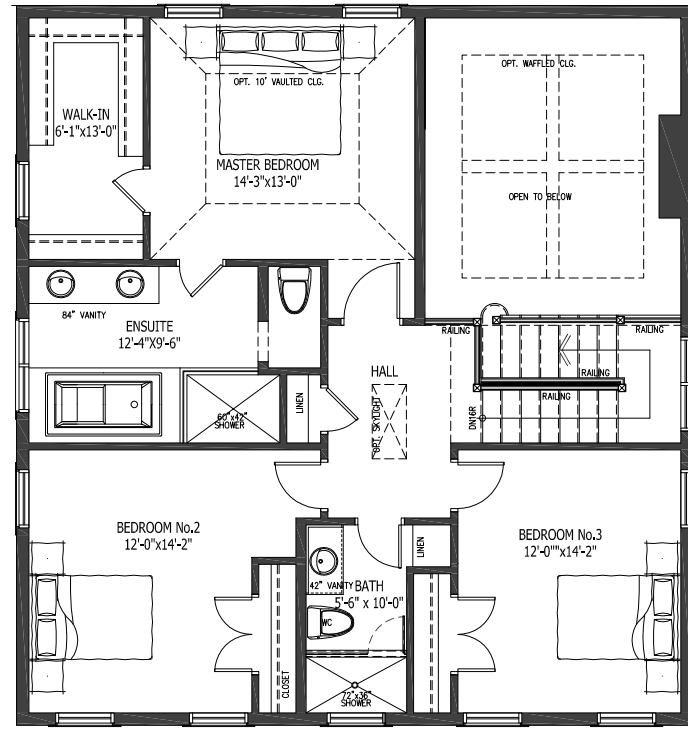

THE OLDENBURG A | 3 BEDROOM

TWO-STOREY | 3 BEDROOM | 3 BATH

Residence | 2,760 square feet

Porches | 270 square feet (Elev. A & B)

Elev A | 3,169 square feet with finished coach house

Elev B | 3,144 square feet with finished coach house

ELEV. A | without finished coach house

ELEV. B | without finished coach house

ELEVATION A | with finished coach house

ELEVATION B | with finished coach house

THE OLDENBURG A | 3 BEDROOM

SECOND LEVEL
 1,170 sq. ft.

LOWER LEVEL
 1,257 sq. ft.
 (34 sq. ft. finished lower foyer)

OPTIONAL FINISHED COACH HOUSE | ELEVATION A
 409 sq. ft.

OPTIONAL FINISHED COACH HOUSE | ELEVATION B
 384 sq. ft.