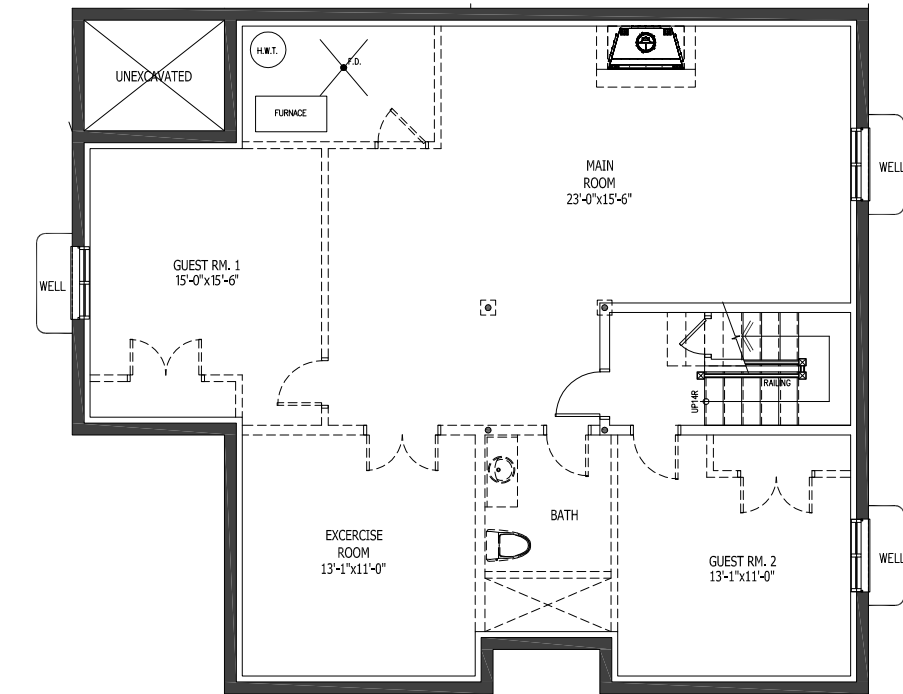

THE OLDENBURG A | 3 BEDROOM

TWO-STOREY | 3 BEDROOM | 3 BATH

Residence | 2,760 square feet

Porches | 270 square feet (Elev. A & B)

Elev A | 3,169 square feet with finished coach house

Elev B | 3,144 square feet with finished coach house

ELEV. A | without finished coach house

ELEV. B | without finished coach house

ELEVATION A | with finished coach house

ELEVATION B | with finished coach house

THE OLDENBURG A | 3 BEDROOM

SECOND LEVEL
 1,170 sq. ft.

LOWER LEVEL
 1,257 sq. ft.
 (34 sq. ft. finished lower foyer)

OPTIONAL FINISHED COACH HOUSE | ELEVATION A
 409 sq. ft.

OPTIONAL FINISHED COACH HOUSE | ELEVATION B
 384 sq. ft.