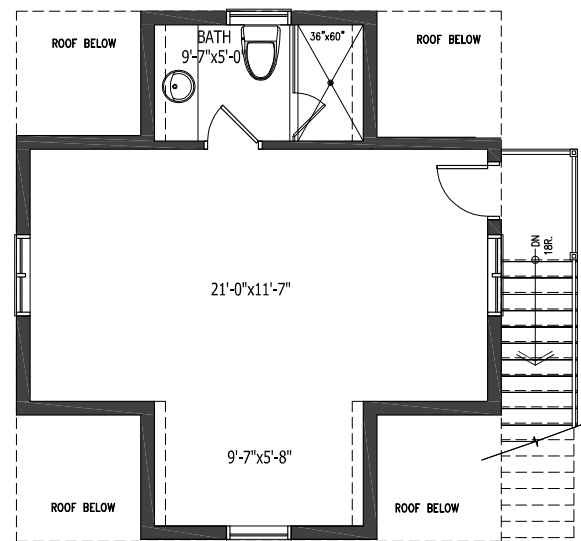

THE OLDENBURG A | 3 BEDROOM

TWO-STOREY | 3 BEDROOM | 3 BATH

Residence | 2,760 square feet

Porches | 270 square feet (Elev. A & B)

Elev A | 3,169 square feet with finished coach house

Elev B | 3,144 square feet with finished coach house

ELEV. A | without finished coach house

ELEV. B | without finished coach house

ELEVATION A | with finished coach house

ELEVATION B | with finished coach house

THE OLDENBURG A | 3 BEDROOM

SECOND LEVEL
 1,170 sq. ft.

LOWER LEVEL
 1,257 sq. ft.
 (34 sq. ft. finished lower foyer)

OPTIONAL FINISHED COACH HOUSE | ELEVATION A
 409 sq. ft.

OPTIONAL FINISHED COACH HOUSE | ELEVATION B
 384 sq. ft.