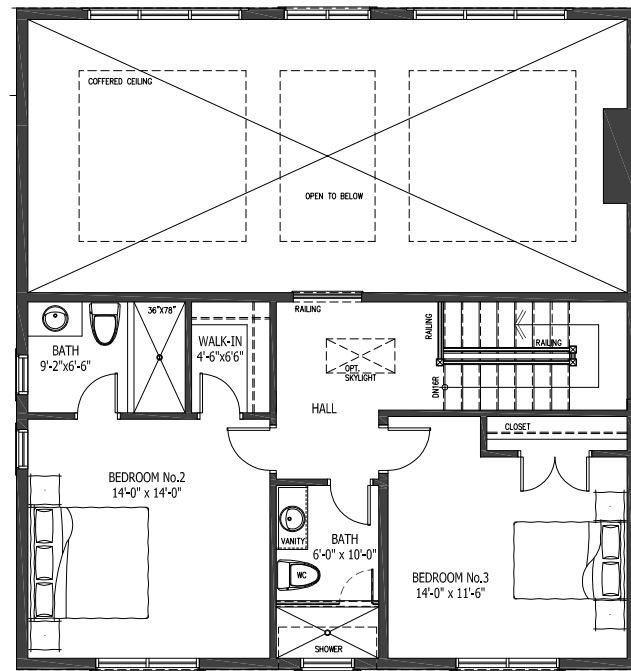

THE OLDENBURG B | 3 BEDROOM

SECOND LEVEL
804 sq. ft.

SECOND LEVEL ELEVATION B

LOWER LEVEL
1,674 sq. ft.
(34 sq. ft. finished lower foyer)

OPTIONAL FINISHED COACH HOUSE | ELEVATION A
423 sq. ft.

OPTIONAL FINISHED COACH HOUSE | ELEVATION B
381 sq. ft.