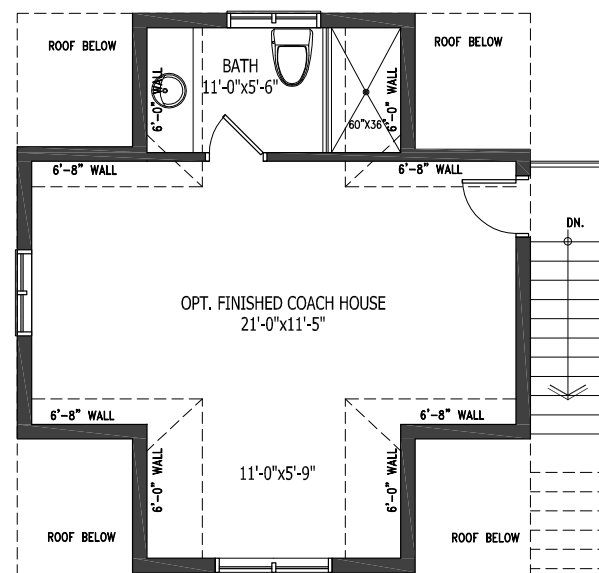

THE OLDENBURG B | 3 BEDROOM

SECOND LEVEL
804 sq. ft.

SECOND LEVEL ELEVATION B

LOWER LEVEL
1,674 sq. ft.
(34 sq. ft. finished lower foyer)

OPTIONAL FINISHED COACH HOUSE | ELEVATION A
423 sq. ft.

OPTIONAL FINISHED COACH HOUSE | ELEVATION B
381 sq. ft.