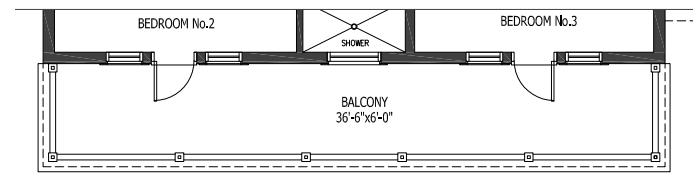

THE OLDENBURG B | 3 BEDROOM

SECOND LEVEL
804 sq. ft.

SECOND LEVEL ELEVATION B

LOWER LEVEL
1,674 sq. ft.
(34 sq. ft. finished lower foyer)

OPTIONAL FINISHED COACH HOUSE | ELEVATION A
423 sq. ft.

OPTIONAL FINISHED COACH HOUSE | ELEVATION B
381 sq. ft.