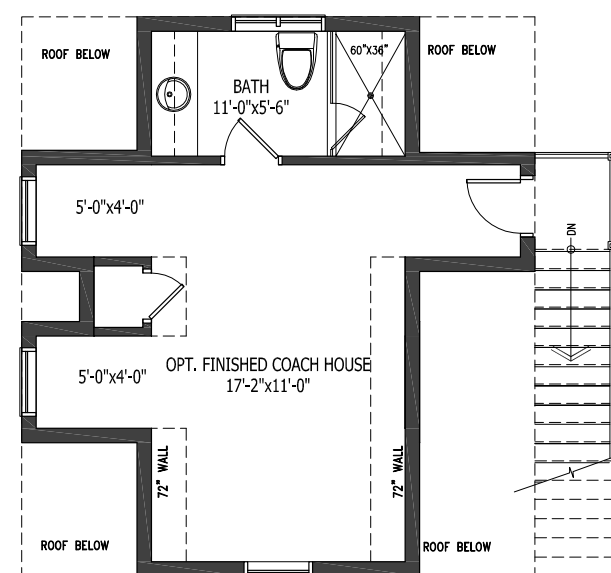

THE OLDENBURG B | 3 BEDROOM

SECOND LEVEL
804 sq. ft.

SECOND LEVEL ELEVATION B

LOWER LEVEL
1,674 sq. ft.
(34 sq. ft. finished lower foyer)

OPTIONAL FINISHED COACH HOUSE | ELEVATION A
423 sq. ft.

OPTIONAL FINISHED COACH HOUSE | ELEVATION B
381 sq. ft.