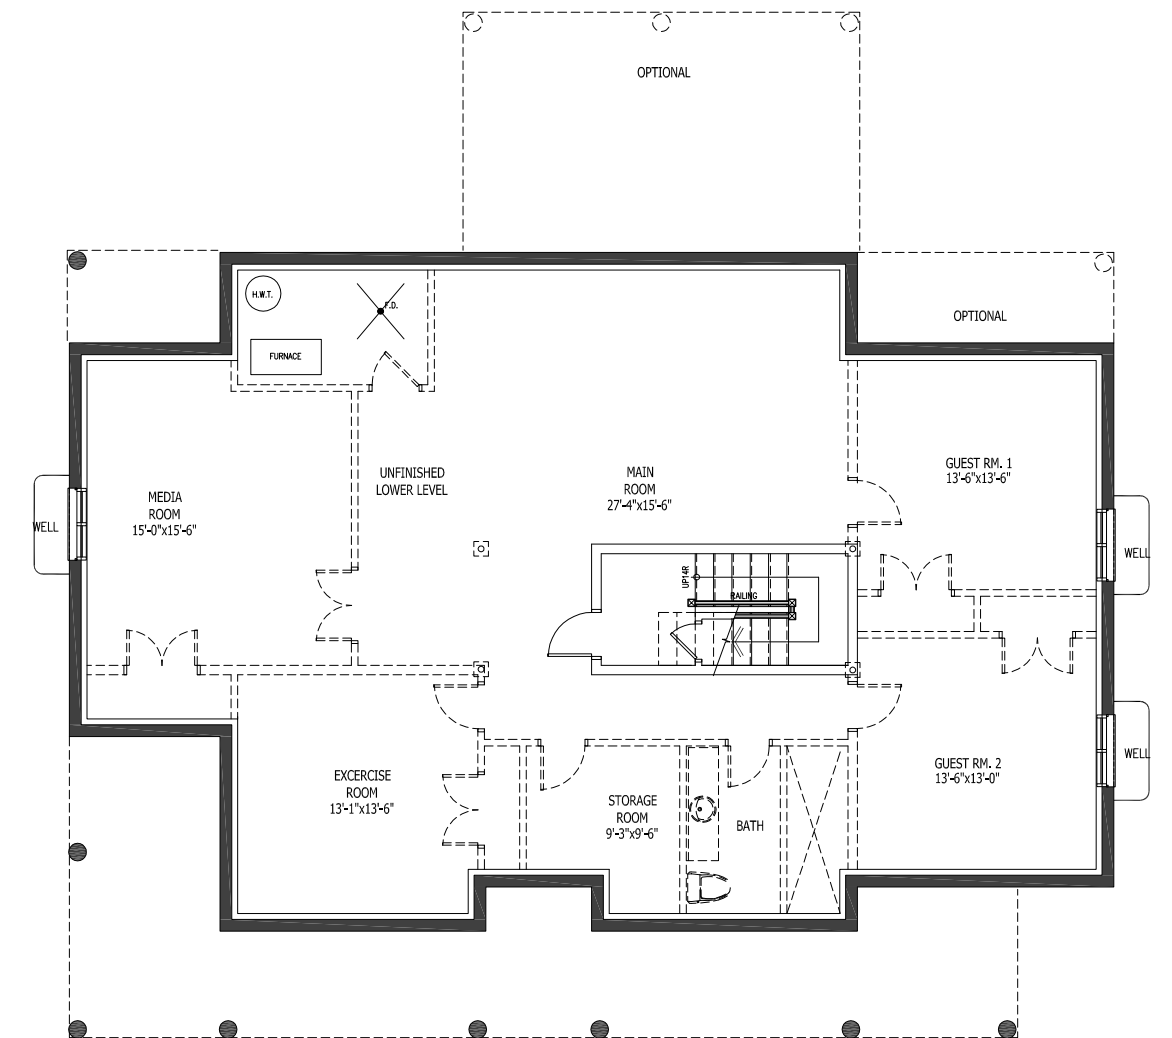

THE OLDENBURG B | 3 BEDROOM

SECOND LEVEL
804 sq. ft.

SECOND LEVEL ELEVATION B

LOWER LEVEL
1,674 sq. ft.
(34 sq. ft. finished lower foyer)

OPTIONAL FINISHED COACH HOUSE | ELEVATION A
423 sq. ft.

OPTIONAL FINISHED COACH HOUSE | ELEVATION B
381 sq. ft.