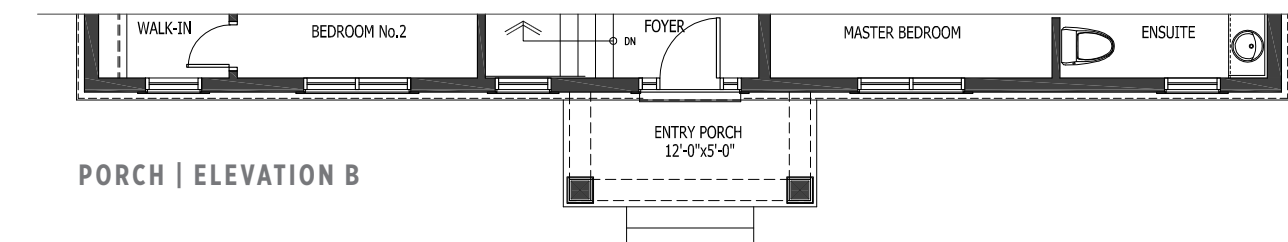

ELEV. A | without finished coach house

ELEV. B | without finished coach house

ELEVATION A | with finished coach house

ELEVATION B | with finished coach house

MAIN LEVEL  
1,687 sq. ft.

PORCH | ELEVATION B

THE THOROUGHBRED | 2 BEDROOM

**OPTIONAL FINISHED COACH HOUSE | ELEVATION A**  
409 sq. ft.

**OPTIONAL FINISHED COACH HOUSE | ELEVATION B**  
350 sq. ft.

**LOWER LEVEL**  
1,372 sq. ft.

**PORCH | ELEVATION B**