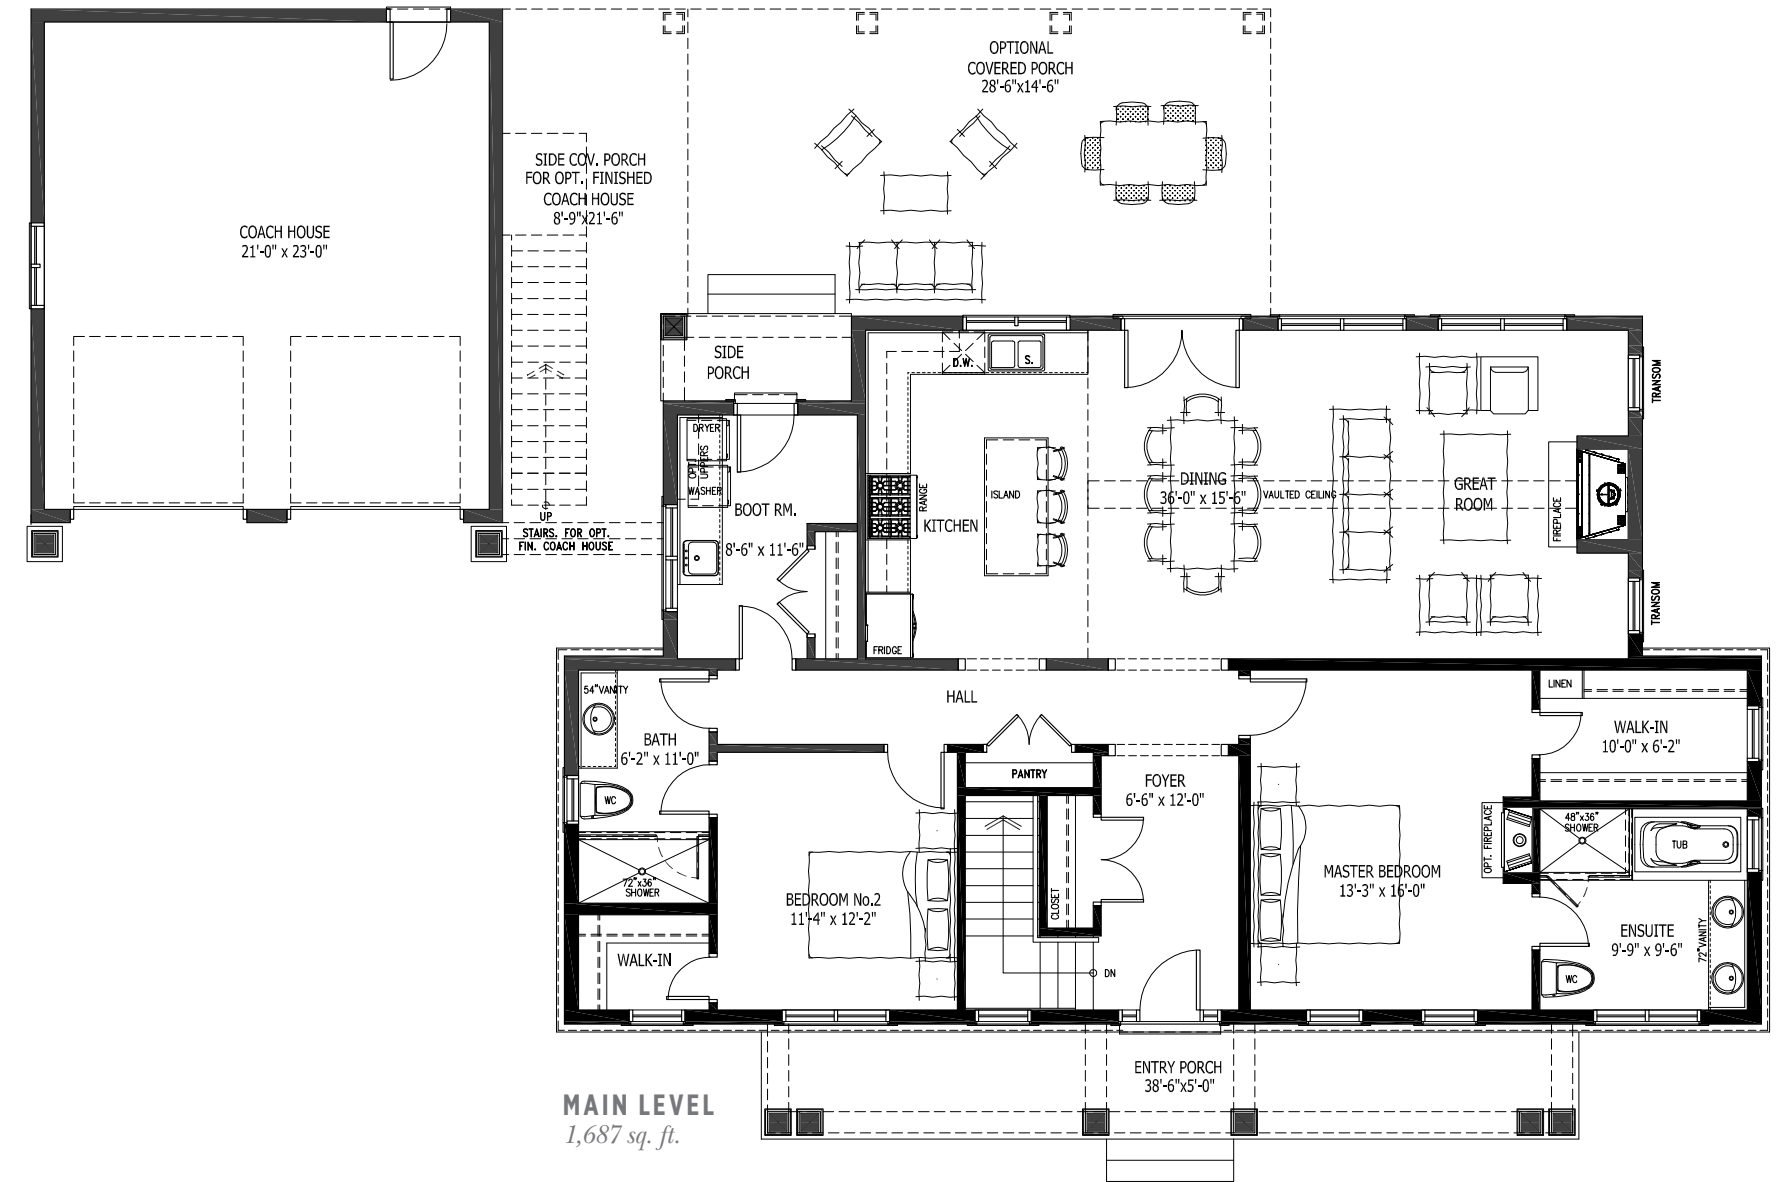

# THE THOROUGHbred | 2 BEDROOM

## BUNGALOW | 2 BEDROOM | 2 BATH

Residence | 1,687 square feet

Porches | 230 square feet (Elev. A) | 95 square feet (Elev. B)

Elev A | 2,096 square feet with finished coach house

Elev B | 2,037 square feet with finished coach house

ELEV. A | without finished coach house

ELEV. B | without finished coach house

ELEVATION A | with finished coach house

ELEVATION B | with finished coach house

MAIN LEVEL  
1,687 sq. ft.

PORCH | ELEVATION B

THE THOROUGHBRED | 2 BEDROOM

**OPTIONAL FINISHED COACH HOUSE | ELEVATION A**  
409 sq. ft.

**OPTIONAL FINISHED COACH HOUSE | ELEVATION B**  
350 sq. ft.

**LOWER LEVEL**  
1,372 sq. ft.

**PORCH | ELEVATION B**