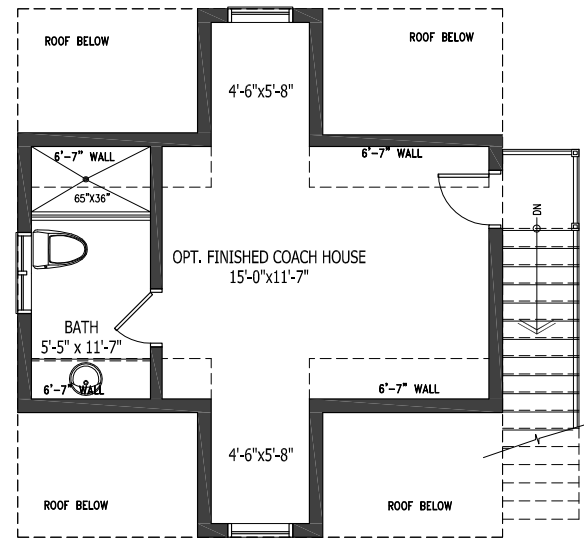

## BUNGALOW | 2 BEDROOM | 2 BATH

Residence | 1,687 square feet

Porches | 230 square feet (Elev. A) | 95 square feet (Elev. B)

Elev A | 2,096 square feet with finished coach house

Elev B | 2,037 square feet with finished coach house

ELEV. A | without finished coach house

ELEV. B | without finished coach house

ELEVATION A | with finished coach house

ELEVATION B | with finished coach house

MAIN LEVEL  
1,687 sq. ft.

PORCH | ELEVATION B

THE THOROUGHBRED | 2 BEDROOM

**OPTIONAL FINISHED COACH HOUSE | ELEVATION A**  
409 sq. ft.

**OPTIONAL FINISHED COACH HOUSE | ELEVATION B**  
350 sq. ft.

**LOWER LEVEL**  
1,372 sq. ft.

**PORCH | ELEVATION B**