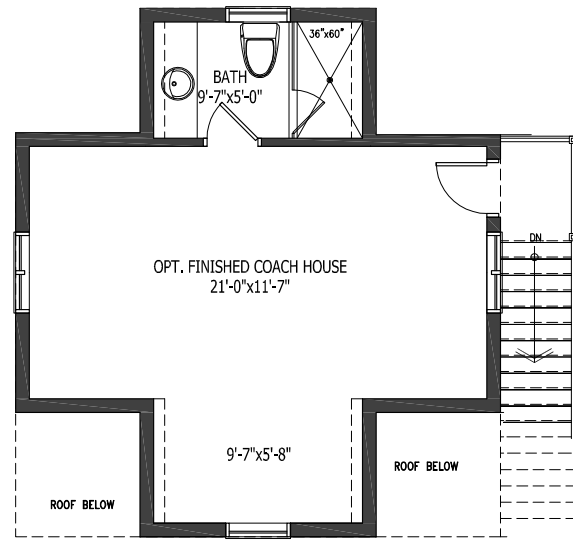

## BUNGALOW | 2 BEDROOM | 2 BATH

Residence | 1,687 square feet

Porches | 230 square feet (Elev. A) | 95 square feet (Elev. B)

Elev A | 2,096 square feet with finished coach house

Elev B | 2,037 square feet with finished coach house

ELEV. A | without finished coach house

ELEV. B | without finished coach house

ELEVATION A | with finished coach house

ELEVATION B | with finished coach house

MAIN LEVEL  
1,687 sq. ft.

PORCH | ELEVATION B

THE THOROUGHBRED | 2 BEDROOM

**OPTIONAL FINISHED COACH HOUSE | ELEVATION A**  
409 sq. ft.

**OPTIONAL FINISHED COACH HOUSE | ELEVATION B**  
350 sq. ft.

**LOWER LEVEL**  
1,372 sq. ft.

**PORCH | ELEVATION B**