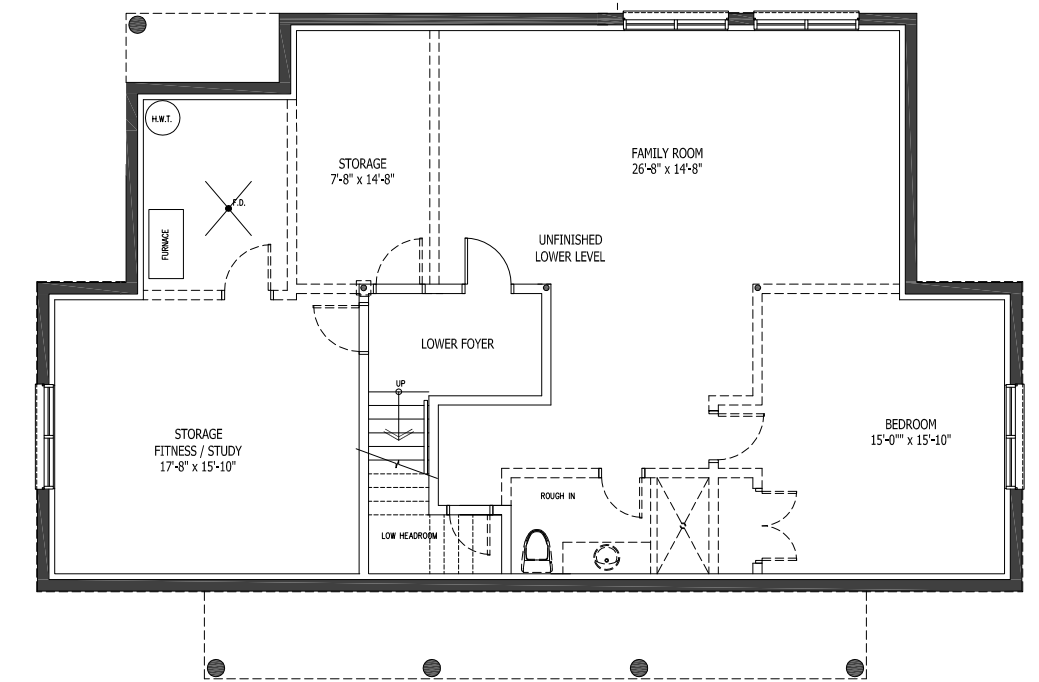

## BUNGALOW | 2 BEDROOM | 2 BATH

Residence | 1,687 square feet

Porches | 230 square feet (Elev. A) | 95 square feet (Elev. B)

Elev A | 2,096 square feet with finished coach house

Elev B | 2,037 square feet with finished coach house

ELEV. A | without finished coach house

ELEV. B | without finished coach house

ELEVATION A | with finished coach house

ELEVATION B | with finished coach house

MAIN LEVEL  
1,687 sq. ft.

PORCH | ELEVATION B

THE THOROUGHBRED | 2 BEDROOM

**OPTIONAL FINISHED COACH HOUSE | ELEVATION A**  
409 sq. ft.

**OPTIONAL FINISHED COACH HOUSE | ELEVATION B**  
350 sq. ft.

**LOWER LEVEL**  
1,372 sq. ft.

**PORCH | ELEVATION B**