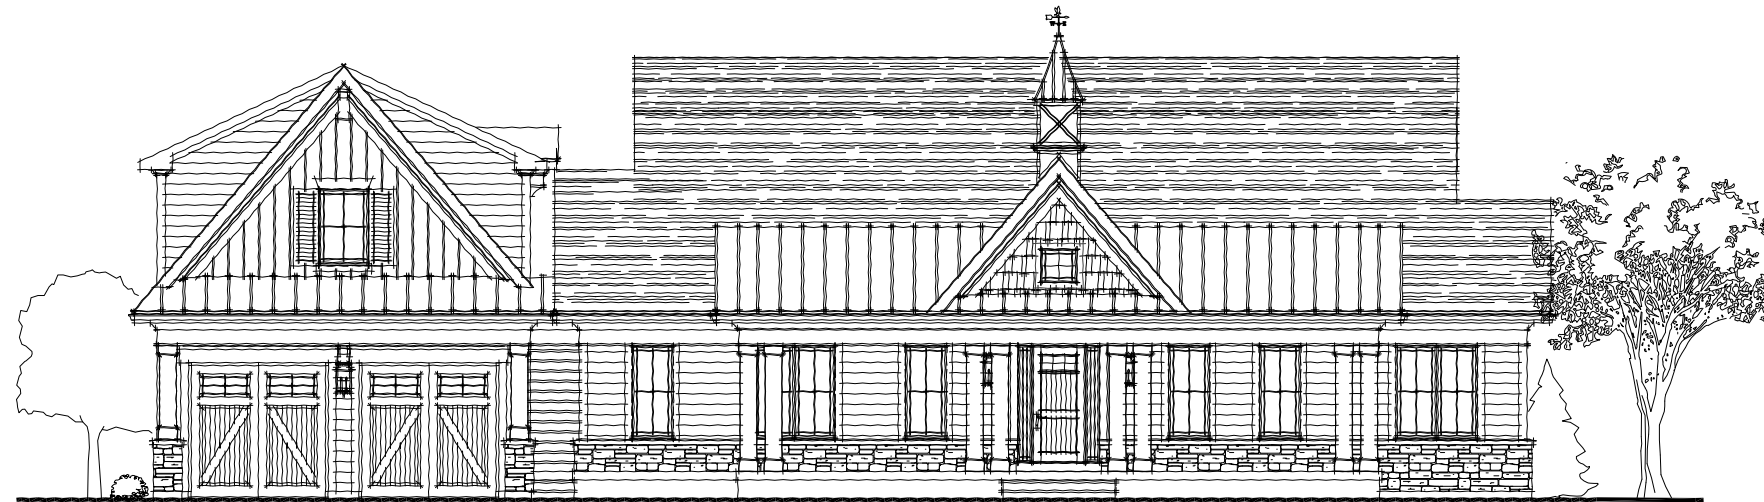

# THE THOROUGHbred | 2 BEDROOM

## BUNGALOW | 2 BEDROOM | 2 BATH

Residence | 1,687 square feet

Porches | 230 square feet (Elev. A) | 95 square feet (Elev. B)

Elev A | 2,096 square feet with finished coach house

Elev B | 2,037 square feet with finished coach house

ELEV. A | without finished coach house

ELEV. B | without finished coach house

ELEVATION A | with finished coach house

ELEVATION B | with finished coach house

MAIN LEVEL  
1,687 sq. ft.

PORCH | ELEVATION B

THE THOROUGHBRED | 2 BEDROOM

**OPTIONAL FINISHED COACH HOUSE | ELEVATION A**  
409 sq. ft.

**OPTIONAL FINISHED COACH HOUSE | ELEVATION B**  
350 sq. ft.

**LOWER LEVEL**  
1,372 sq. ft.

**PORCH | ELEVATION B**