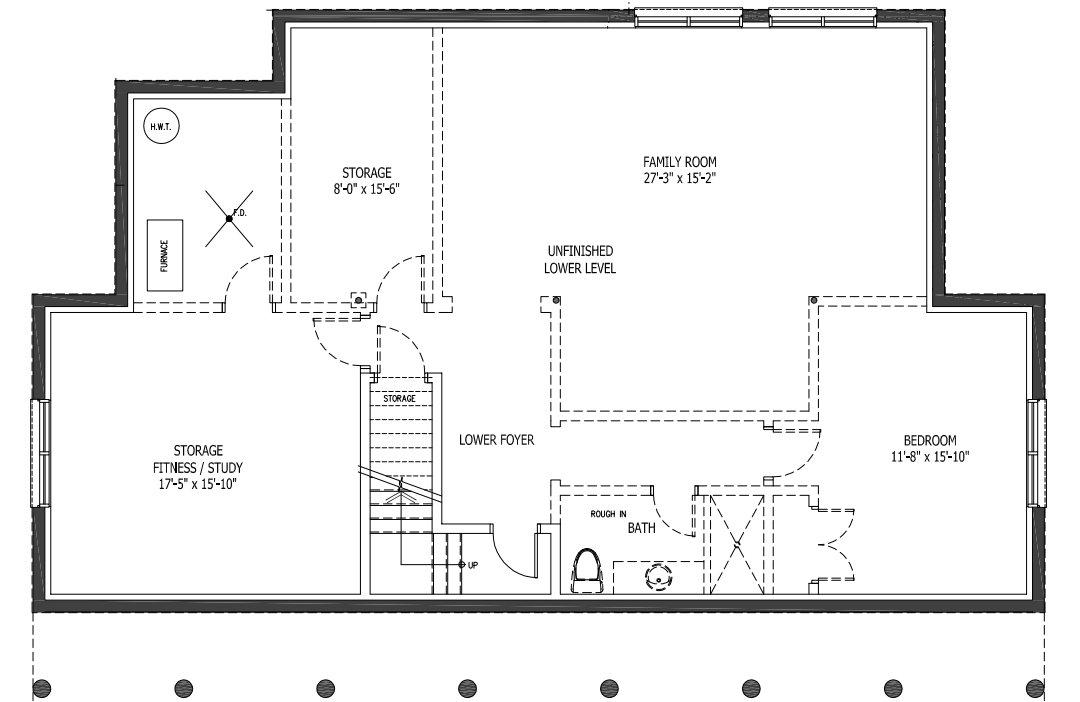

THE THOROUGHBRED | 3 BEDROOM

SECOND LEVEL | ELEVATION A&B
711 sq. ft.

OPTIONAL FINISHED COACH HOUSE | ELEVATION A&B
350 sq. ft.

LOWER LEVEL
1,400 sq. ft.

PORCH | ELEVATION B