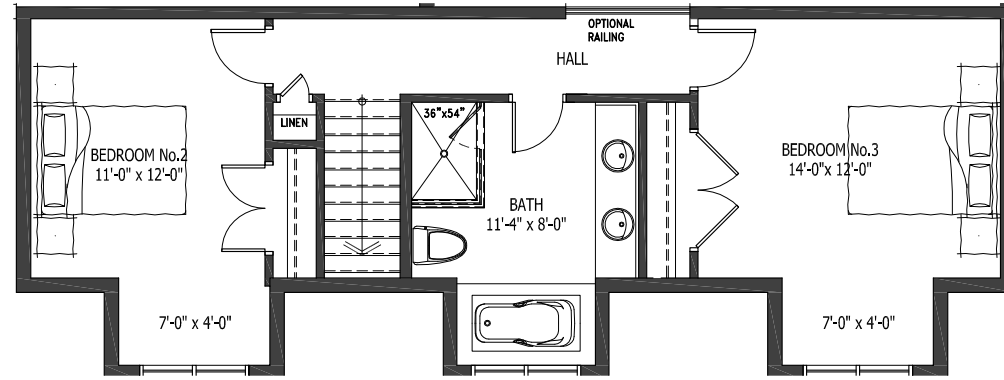

THE THOROUGHBRED | 3 BEDROOM

SECOND LEVEL | ELEVATION A&B
711 sq. ft.

OPTIONAL FINISHED COACH HOUSE | ELEVATION A&B
350 sq. ft.

LOWER LEVEL
1,400 sq. ft.

PORCH | ELEVATION B