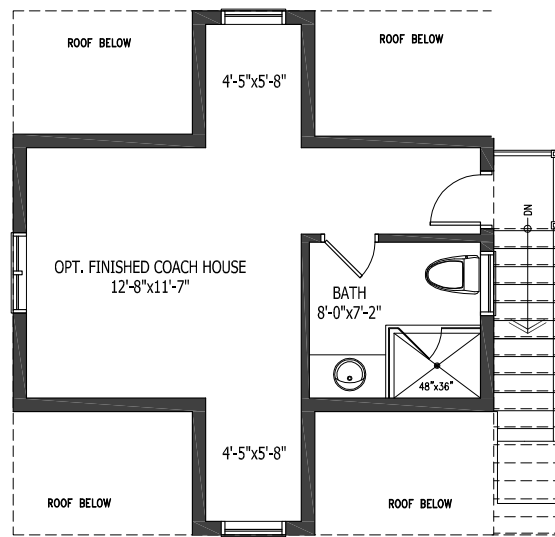

THE THOROUGHBRED | 3 BEDROOM

SECOND LEVEL | ELEVATION A&B
711 sq. ft.

OPTIONAL FINISHED COACH HOUSE | ELEVATION A&B
350 sq. ft.

LOWER LEVEL
1,400 sq. ft.

PORCH | ELEVATION B