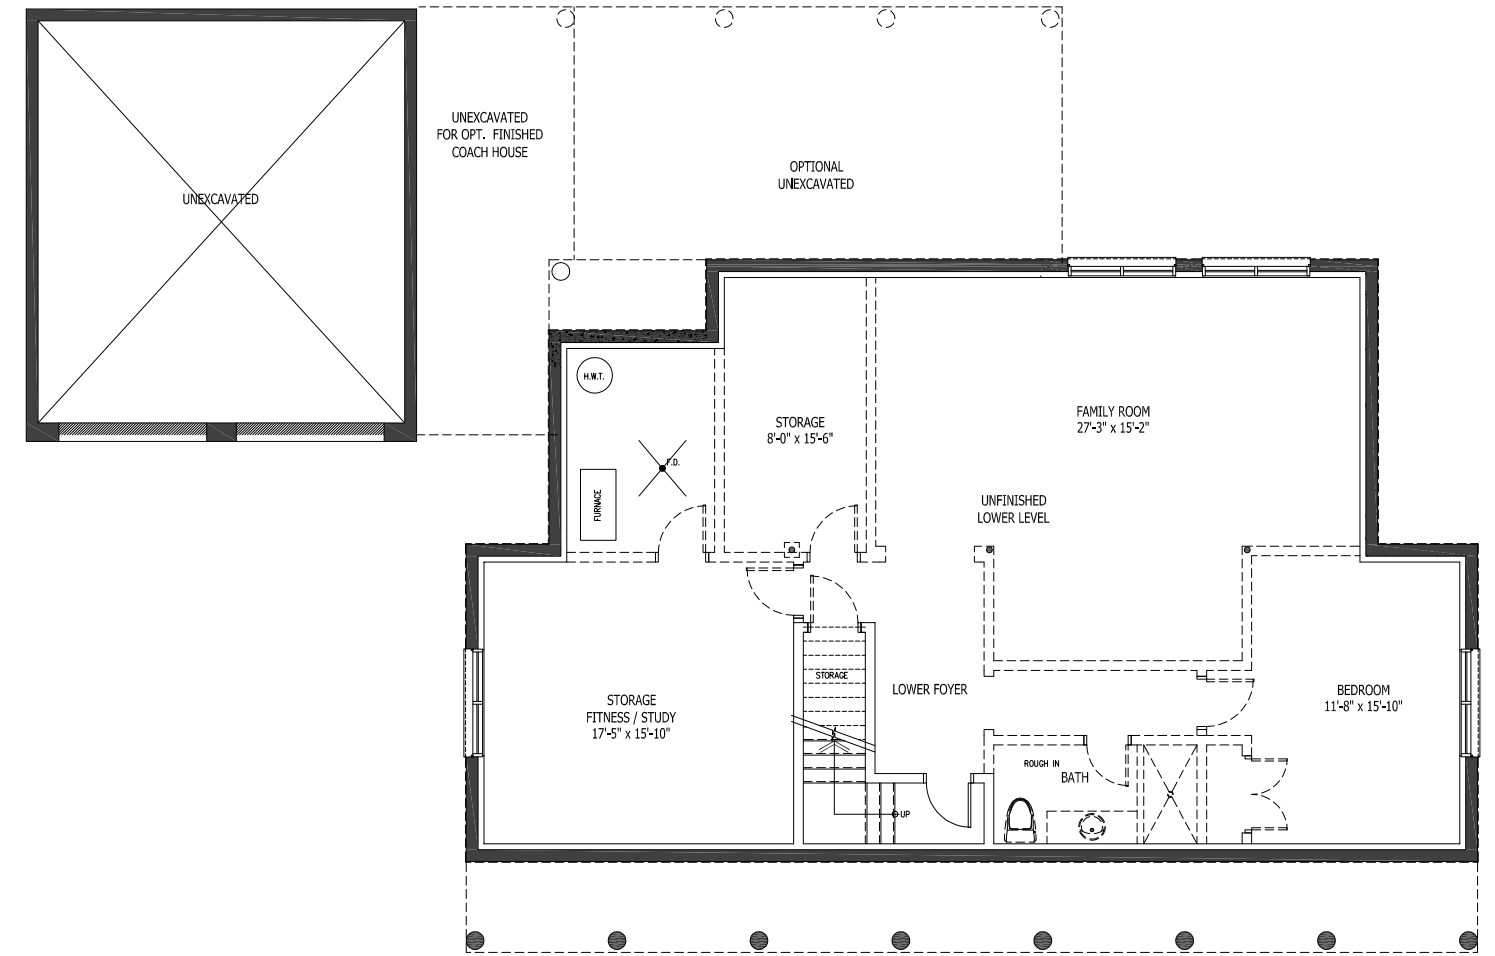

# THE THOROUGHbred | 4 BEDROOM

TWO-STORY | 4 BEDROOM | 4 BATH

Residence | 2,720 square feet

Porches | 318 square feet (Elev. A & B)

Elev A | 3,129 square feet with finished coach house

Elev B | 3,104 square feet with finished coach house

ELEV. A | *without finished coach house*

ELEV. B | *without finished coach house*

ELEVATION A | *with finished coach house*

ELEVATION B | *with finished coach house*

MAIN LEVEL  
1,687 sq. ft.

THE THOROUGHBRED | 4 BEDROOM

**SECOND LEVEL**  
1,033 sq. ft.

**OPTIONAL FINISHED COACH HOUSE | ELEVATION A**  
409 sq. ft.

**OPTIONAL FINISHED COACH HOUSE | ELEVATION B**  
384 sq. ft.

**LOWER LEVEL**  
1,400 sq. ft.