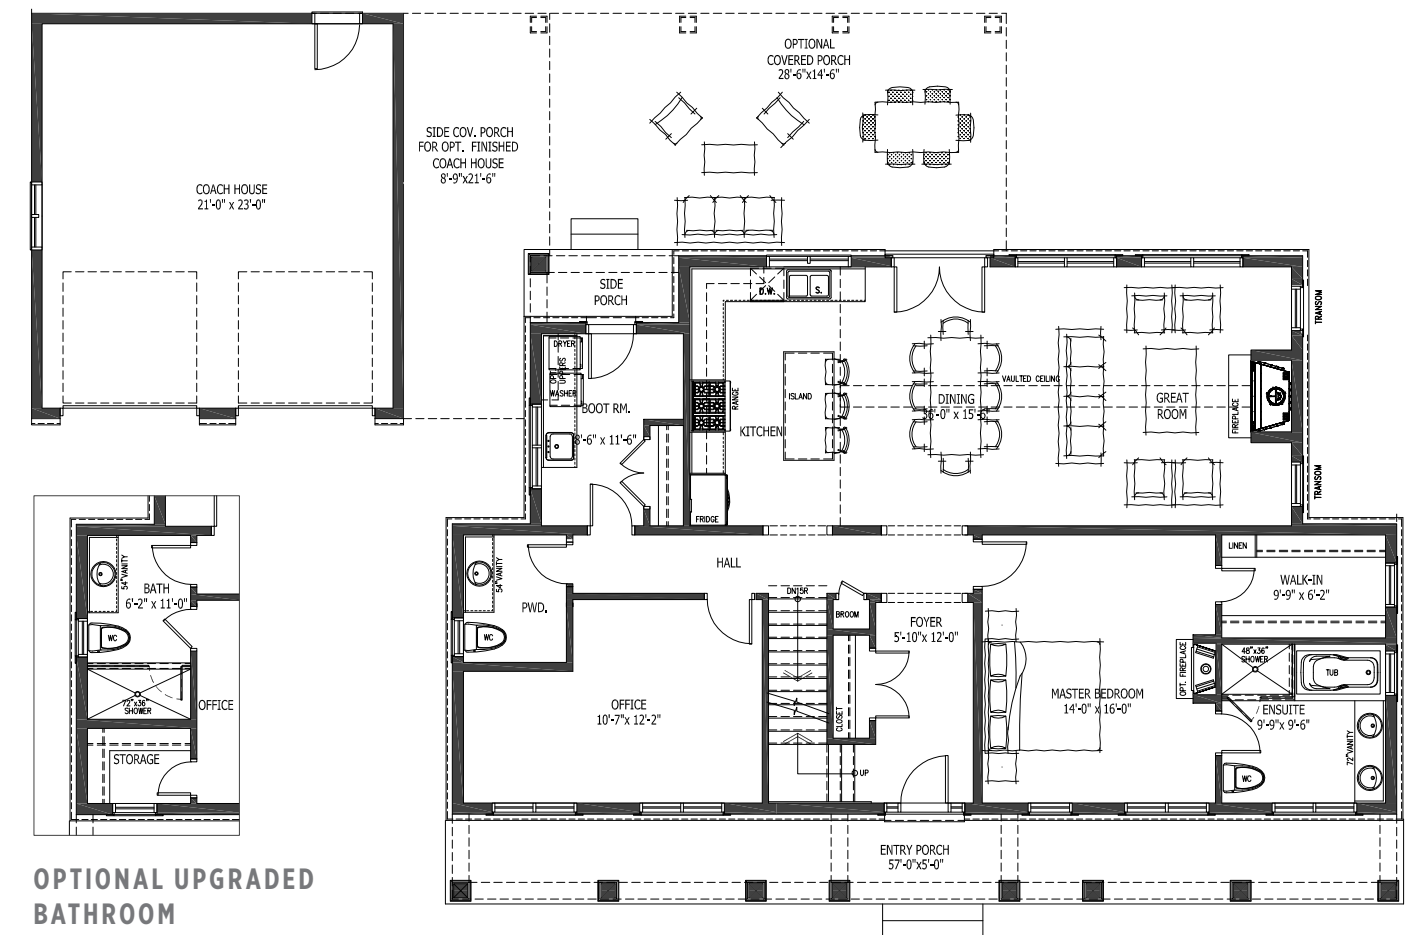

# THE THOROUGHbred | 4 BEDROOM

TWO-STORY | 4 BEDROOM | 4 BATH

Residence | 2,720 square feet

Porches | 318 square feet (Elev. A & B)

Elev A | 3,129 square feet with finished coach house

Elev B | 3,104 square feet with finished coach house

ELEV. A | *without finished coach house*

ELEV. B | *without finished coach house*

ELEVATION A | *with finished coach house*

ELEVATION B | *with finished coach house*

MAIN LEVEL  
1,687 sq. ft.

THE THOROUGHBRED | 4 BEDROOM

**SECOND LEVEL**  
1,033 sq. ft.

**OPTIONAL FINISHED COACH HOUSE | ELEVATION A**  
409 sq. ft.

**OPTIONAL FINISHED COACH HOUSE | ELEVATION B**  
384 sq. ft.

**LOWER LEVEL**  
1,400 sq. ft.