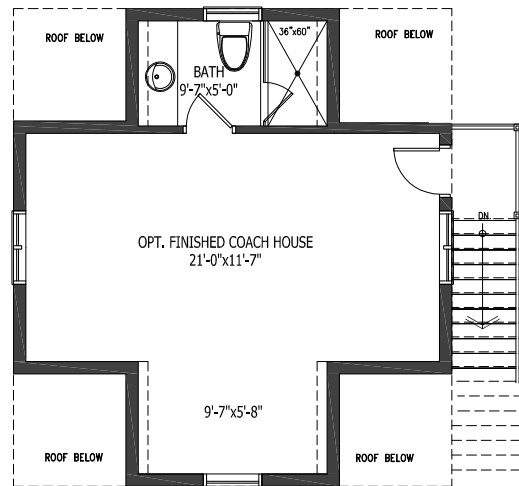

# THE THOROUGHbred | 4 BEDROOM

TWO-STORY | 4 BEDROOM | 4 BATH

Residence | 2,720 square feet

Porches | 318 square feet (Elev. A & B)

Elev A | 3,129 square feet with finished coach house

Elev B | 3,104 square feet with finished coach house

ELEV. A | *without finished coach house*

ELEV. B | *without finished coach house*

ELEVATION A | *with finished coach house*

ELEVATION B | *with finished coach house*

MAIN LEVEL  
1,687 sq. ft.

THE THOROUGHBRED | 4 BEDROOM

**SECOND LEVEL**  
1,033 sq. ft.

**OPTIONAL FINISHED COACH HOUSE | ELEVATION A**  
409 sq. ft.

**OPTIONAL FINISHED COACH HOUSE | ELEVATION B**  
384 sq. ft.

**LOWER LEVEL**  
1,400 sq. ft.