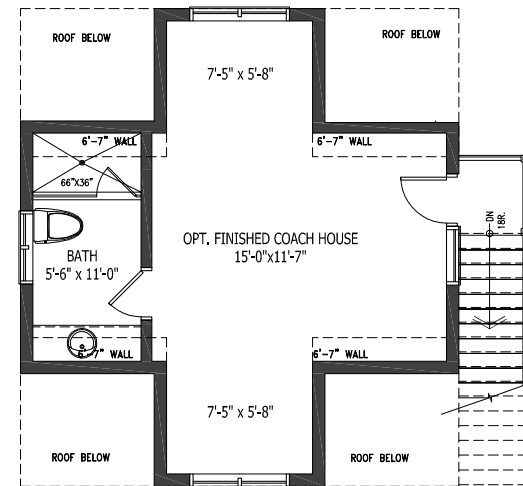

# THE THOROUGHbred | 4 BEDROOM

TWO-STORY | 4 BEDROOM | 4 BATH

Residence | 2,720 square feet

Porches | 318 square feet (Elev. A & B)

Elev A | 3,129 square feet with finished coach house

Elev B | 3,104 square feet with finished coach house

ELEV. A | *without finished coach house*

ELEV. B | *without finished coach house*

ELEVATION A | *with finished coach house*

ELEVATION B | *with finished coach house*

MAIN LEVEL  
1,687 sq. ft.

THE THOROUGHBRED | 4 BEDROOM

**SECOND LEVEL**  
1,033 sq. ft.

**OPTIONAL FINISHED COACH HOUSE | ELEVATION A**  
409 sq. ft.

**OPTIONAL FINISHED COACH HOUSE | ELEVATION B**  
384 sq. ft.

**LOWER LEVEL**  
1,400 sq. ft.