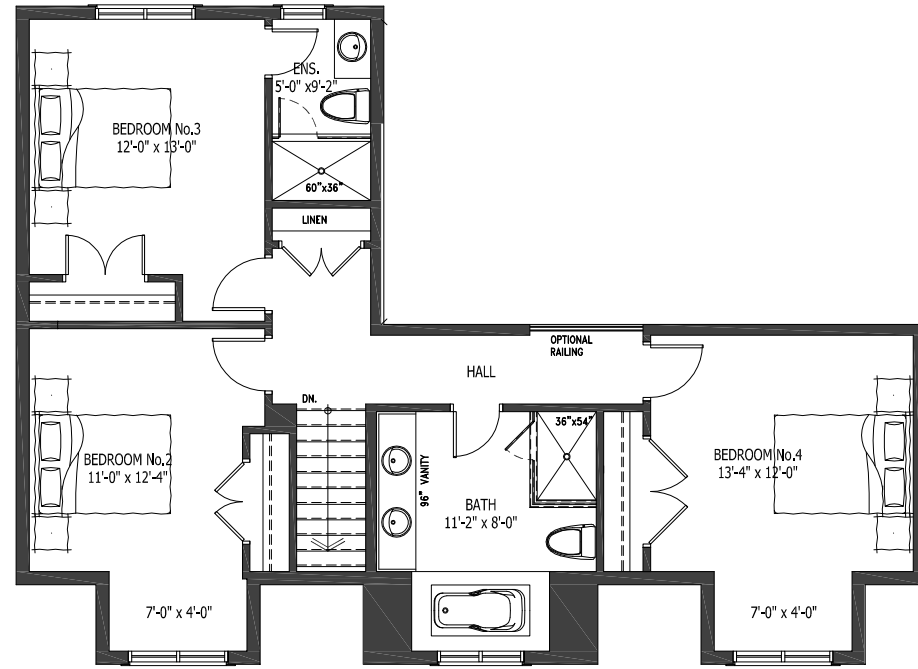

# THE THOROUGHbred | 4 BEDROOM

TWO-STORY | 4 BEDROOM | 4 BATH

Residence | 2,720 square feet

Porches | 318 square feet (Elev. A & B)

Elev A | 3,129 square feet with finished coach house

Elev B | 3,104 square feet with finished coach house

ELEV. A | *without finished coach house*

ELEV. B | *without finished coach house*

ELEVATION A | *with finished coach house*

ELEVATION B | *with finished coach house*

MAIN LEVEL  
1,687 sq. ft.

THE THOROUGHBRED | 4 BEDROOM

**SECOND LEVEL**  
1,033 sq. ft.

**OPTIONAL FINISHED COACH HOUSE | ELEVATION A**  
409 sq. ft.

**OPTIONAL FINISHED COACH HOUSE | ELEVATION B**  
384 sq. ft.

**LOWER LEVEL**  
1,400 sq. ft.